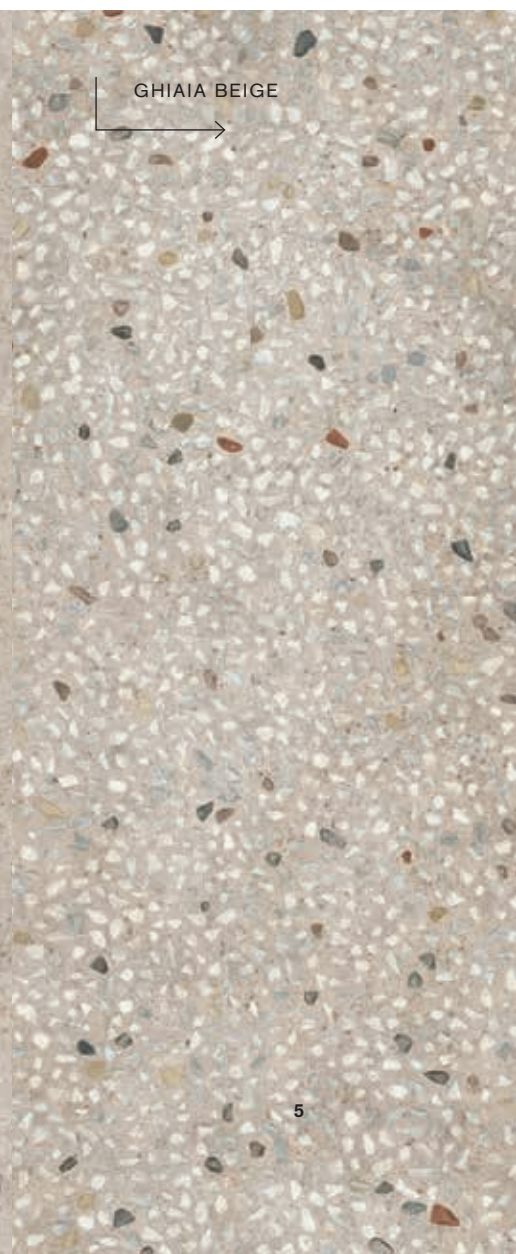

A N I M A

NEI FORMATI A SPESSORE 9 MM ANIMA PRESENTA L'INNOVATIVA SUPERFICIE P.TECH, CHE MIGLIORA LE PERFORMANCE ANTISCIVOLO DEI PAVIMENTI MANTENENDO UNA FINITURA ESTREMAMENTE PIACEVOLE AL TATTO.

FOR SIZES WITH A 9 MM THICKNESS, ANIMA IS PRESENTING THE INNOVATIVE P.TECH SURFACE WHICH IMPROVES NON-SLIP PERFORMANCE OF FLOORS WHILE MAINTAINING A FINISH WITH AN EXTREMELY PLEASANT TOUCH.