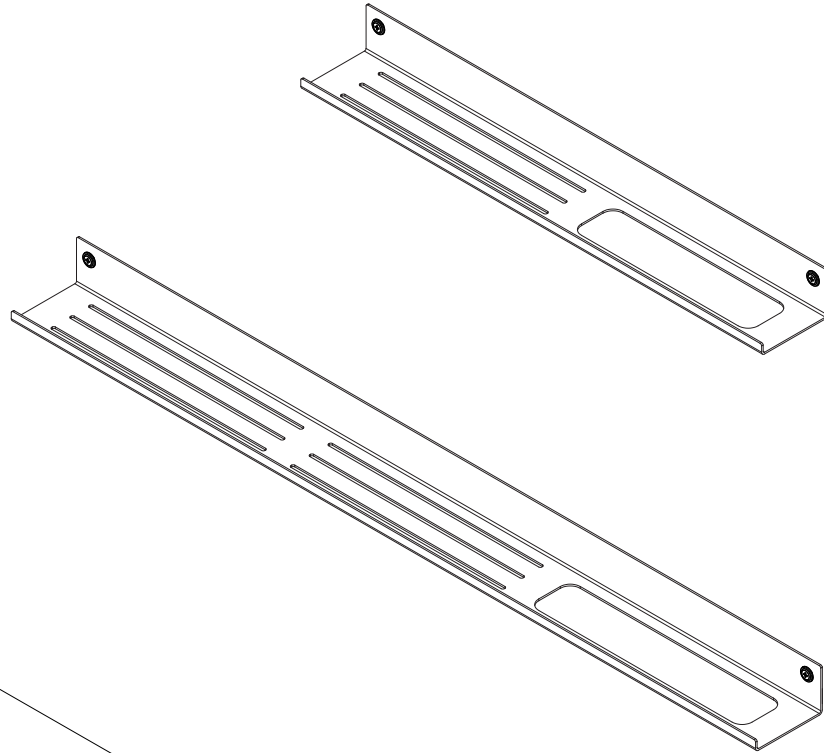

# Roma bathroom shelf

assembly manual

2x

2x

For installation, use expansion plug suitable for wall construction.

Not recommended for plaster walls.

Max. load 5 kg

1.