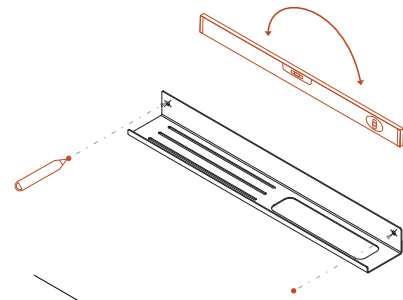

# Roma bathroom shelf

assembly manual

2x

2x

For installation, use expansion plug suitable for wall construction.

Not recommended for plaster walls.

Max. load 5 kg

1.

2.

Drill:  $\varnothing$  6mm  
Hole depth: min. 70mm

3.