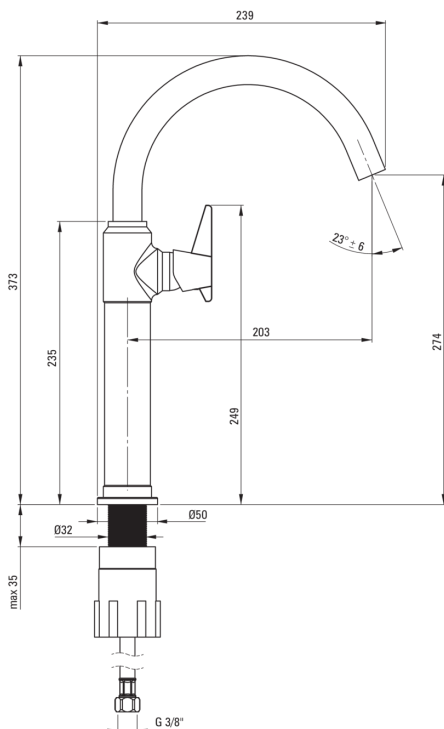

TEMISTO

Washbasin tap, tall

Product code: BQT_M20K

EAN: 5907650827467

Color: brass

Warranty [years]: 7

Mixer

Mixer type	single-handle, mixer
Installation method	standing
Flow class [l/min]	Z - 4-9 l/min
Acoustic group [db]	I (x ≤ 20)

Mixer cartridge

Ceramic cartridge size	25 mm
------------------------	-------

Spouts

Spout type	swivel
Mixer spout range [mm]	203
Material	stainless steel

Aerators

Aerator type	swivel, honeycomb
--------------	-------------------

Connecting hoses

Length [mm]	450
Installation thread	3/8"
Connection thread	M10

Features:

- Hand-crafted elements
- Design that connects the past with the future
- Innovative and durable brass color coating
- The mixer body is made of the highest quality brass
- The lever on the side makes it easier to keep the spout clean
- 45 cm connection hoses included
- The mixer is equipped with a stream aerator
- The movable aerator allows you to direct the water stream
- Z flow class (4-9 l/min) allowing for water consumption reduction
- we recommend buying a universal plug in the color of the mixer