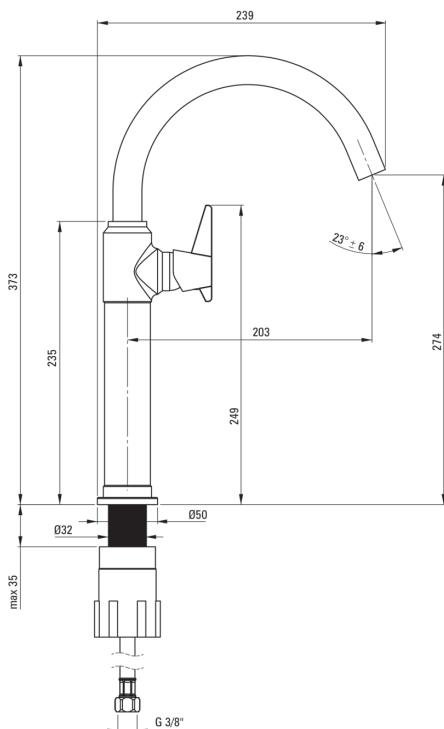

TEMISTO

Washbasin tap, tall

Product code: BQT_020K
EAN: 5907650827405
Color: chrome
Warranty [years]: 7

Mixer

Finish	chrome
Mixer type	single-handle, mixer
Installation method	standing
Flow class [l/min]	Z - 4-9 l/min
Acoustic group [db]	I (x ≤ 20)

Mixer cartridge

Ceramic cartridge size	25 mm
------------------------	-------

Spouts

Spout type	swivel
Mixer spout range [mm]	203
Material	stainless steel

Aerators

Aerator type	swivel, honeycomb
--------------	-------------------

Connecting hoses

Length [mm]	450
Installation thread	3/8"
Connection thread	M10

Features:

- Design that connects the past with the future
- Hand-crafted elements
- The lever on the side makes it easier to keep the spout clean
- The mixer is equipped with a stream aerator
- The movable aerator allows you to direct the water stream
- 45 cm connection hoses included
- The mounting sleeve facilitates the installation of the mixer
- Z flow class (4-9 l/min) allowing for water consumption reduction
- The mixer body is made of the highest quality brass
- we recommend buying a universal plug in the color of the mixer
- The offer includes a cleaning agent for fixtures in all colors