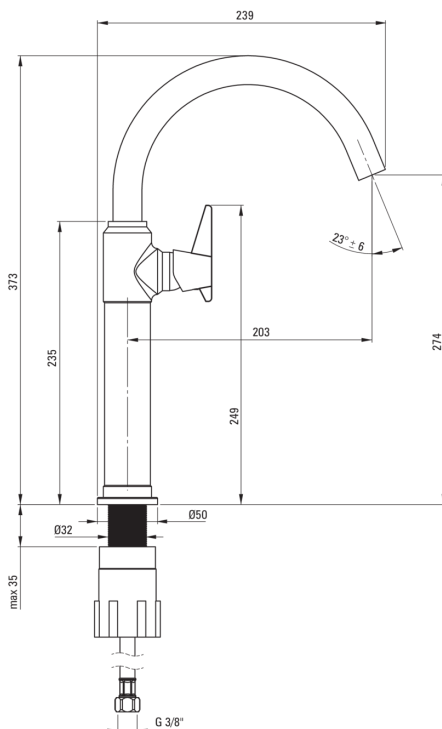

## Washbasin tap, tall

Product code: BQT\_N20K

EAN: 5907650827559

Color: nero

Warranty [years]: 7

### Mixer cartridge

Ceramic cartridge size	25 mm
------------------------	-------

### Spouts

Spout type	swivel
Mixer spout range [mm]	203
Material	stainless steel

### Connecting hoses

Length [mm]	450
Installation thread	3/8"
Connection thread	M10