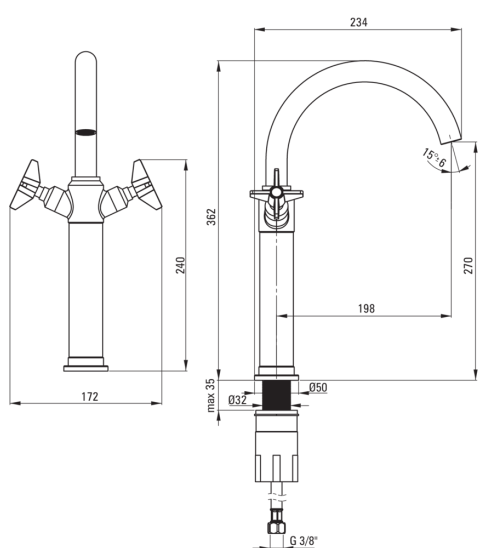

TEMISTO

Washbasin tap, tall

Product code: BQT_M25D

EAN: 5908212076057

Color: brass

Warranty [years]: 7

Mixer

Finish	brass
Mixer type	two-handle, mixer
Installation method	standing
Acoustic group [db]	1 (x ≤ 20)

Mixer cartridge

Ceramic cartridge size	1/2"
------------------------	------

Spouts

Mixer spout range [mm]	198
Material	brass

Aerators

Aerator type	swivel, honeycomb
--------------	-------------------

Connecting hoses

Length [mm]	450
Installation thread	3/8"
Connection thread	M10

Features:

- The mixer body is made of the highest quality brass
- Design that connects the past with the future
- The mixer is equipped with a stream aerator
- The movable aerator allows you to direct the water stream
- The mounting sleeve facilitates the installation of the mixer
- 45 cm connection hoses included
- Innovative and durable brass color coating
- Hand-crafted elements
- Only the best materials, the quality of which has been confirmed by laboratory tests
- we recommend buying a universal plug in the color of the mixer
- The offer includes a cleaning agent for fixtures in all colors