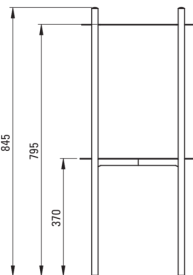

SILIA

Standing bathroom console

Product code: CKS_F36A

EAN: 5907650828211

Color: brushed steel

Warranty [years]: 2

Bathroom console

Finish	brushed steel
Installation method	standing
Width [mm]	360
Height [mm]	840
Material	stainless steel
Adjustable feet	Yes
Towel hanger	Yes

Features:

- Important! The console is sold without a sink
- Harmony and symmetry in your bathroom
- A console dedicated to washbasins from the Silia collection
- Practical shelf for cosmetics
- Useful towel hook
- Dedicated cleaning agent, safe for cleaned surfaces
- Easy care
- Solid and durable steel construction
- Only the best materials, the quality of which has been confirmed by laboratory tests
- Adjustable feet for easy leveling of the console
- Console equipped with a metal shelf