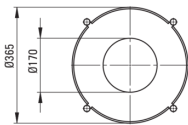

SILIA

Standing bathroom console

Product code: CKS_F36A

EAN: 5907650828211

Color: brushed steel

Warranty [years]: 2

Bathroom console

Finish	brushed steel
Installation method	standing
Width [mm]	360
Height [mm]	840
Material	stainless steel
Adjustable feet	Yes
Towel hanger	Yes

Features:

- Important! The console is sold without a sink
- Harmony and symmetry in your bathroom
- A console dedicated to washbasins from the Silia collection
- Practical shelf for cosmetics
- Useful towel hook
- Dedicated cleaning agent, safe for cleaned surfaces
- Easy care
- Solid and durable steel construction
- Only the best materials, the quality of which has been confirmed by laboratory tests
- Adjustable feet for easy leveling of the console
- Console equipped with a metal shelf