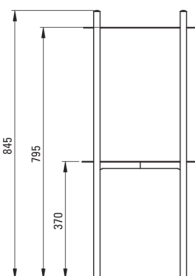

### Bathroom console

Finish	nero
Installation method	standing
Width [mm]	360
Height [mm]	840
Material	stainless steel
Adjustable feet	Yes
Towel hanger	Yes