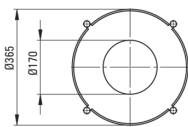

### Bathroom console

Finish	nero
Installation method	standing
Width [mm]	360
Height [mm]	840
Material	stainless steel
Adjustable feet	Yes
Towel hanger	Yes