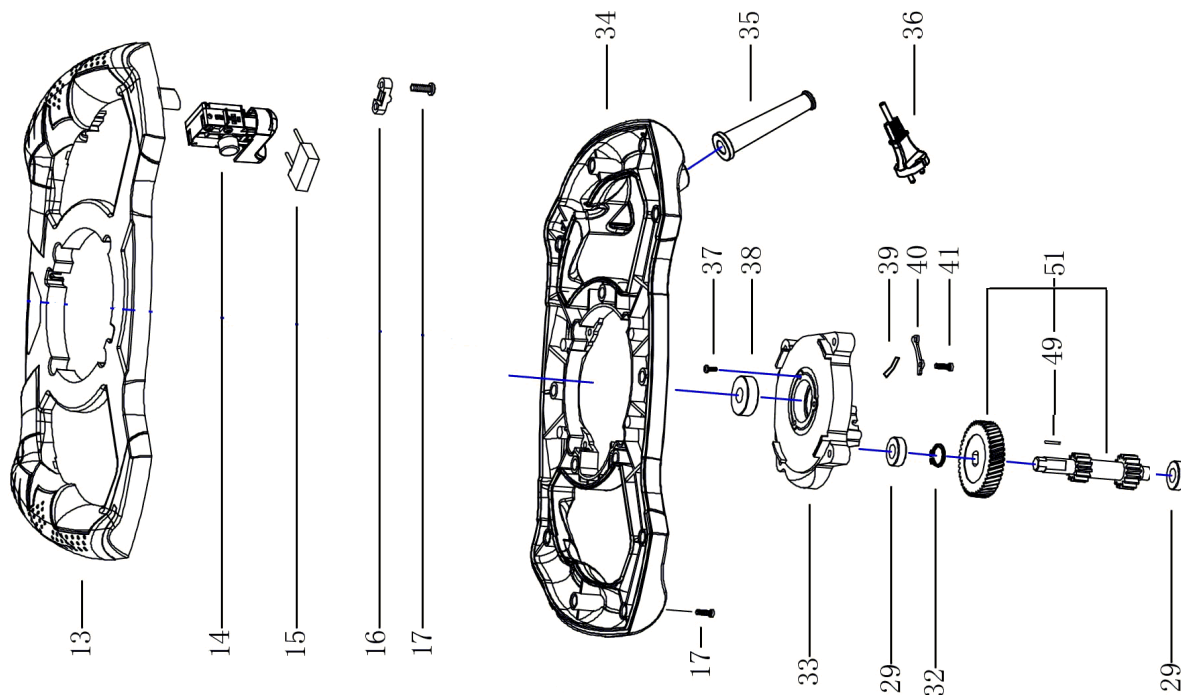

Part-list	ES	EN	Prod.	
13	24513 1	MANGO SUPERIOR RUBIMIX-9N	UPPER HANDLE RUBIMIX-9N	
14	24636 1	INTERRUPTOR 230V RMIX-9/8/16 ERGOMAX V2	SWITCH CONTROL 230V RMIX-9/8/16 ERGO V2	25940, 25944, 24954, 24958, 24986
14	24637 1	INTERRUPTOR 110V RMIX-9/8/16 ERGOMAX V2	SWITCH CONTROL 110V RMIX-9/8/16 ERGO V2	25942, 25948, 24949
15	25115 1	CONDENSADOR RUBIMIX-9	CAPACITOR RMIX-9-BL	
16	25114 1	FIJACION CABLE RUBIMIX-9	CORD CAMP RMIX-9-BL	
17	24345 19	TORN ST3,9X14	SCREW ST3,9X14	
29	25735 2	RODAMIENTO 698 2Z	BEARING 698 2Z	
32	16067 1	ANILLO DIN 471 Ø 10	RETAINING RING DIN-471 Ø10	
33	24520 1	CUBIERTA MOTOR RUBIMIX-9N	MOTOR COVER RUBIMIX-9N	
34	24521 1	MANGO INFERIOR RUBIMIX-9N	LOWER HANDLE RUBIMIX-9N	
35	25734 1	PROTECCION CABLE RUBIMIX-9-N	CORD GUARD RMIX-9-N	
36	24410 1	ENCHUFE CABLE RMIX-16 110V 2X1MM USA	POWER CORD RUBIMIX-16 110V 2X1MM USA	25948, 25949
36	24412 1	ENCHUFE CABLE RMIX-16 110V 2X1MM UK	POWER CORD RUBIMIX-16 110V 2X1MM UK	25942
36	24381 1	ENCHUFE CABLE RMIX-16 230V 2X1MM VDE	POWER CORD RUBIMIX-16 230V 2X1MM VDE	25940, 24958, 24986
36	24411 1	ENCHUFE CABLE RMIX-16 230V 2X1MM UK	POWER CORD RUBIMIX-16 230V 2X1MM UK	25944
37	25572 3	TORN M4X6 ST RUBIMIX-9 PLUS	SCREW M4X6 ST RMIX-9-BL PLUS	
38	25191 1	RODAMIENTO 6001 RUBIMIX-9	6001 BEARING RMIX-9-BL	
39	25577 1	MECHA ENGRASE 5X5X40	GREASE WICK 5X5X40	
40	24522 1	TAPA ACEITE RUBIMIX-9N POS.40	FRAME OIL COVER RUBIMIX-9N POS.40	
41	25581 2	TORN M3X10 RUBIMIX-9 PLUS	SCREW M3X10 RMIX-9-BL PLUS	
49	24604 1	CHAVETA EJE ENGRANAJE RUBIMIX	GEAR SHAFT PIN RUBIMIX	
51	25747 1	KIT ENGRANAJE, EJE, CHAVETA RUBIMIX-9 N	KIT GEAR, AXLE, PIN RUBIMIX-9 N