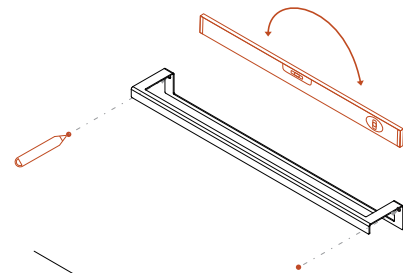

fink

Tallinn towel holder

assembly manual

2x

2x

For installation, use expansion plug suitable for wall construction.

Not recommended for plaster walls.

Max. load 5 kg

1.

2.

Drill: \varnothing 6mm
Hole depth: min. 70mm

3.