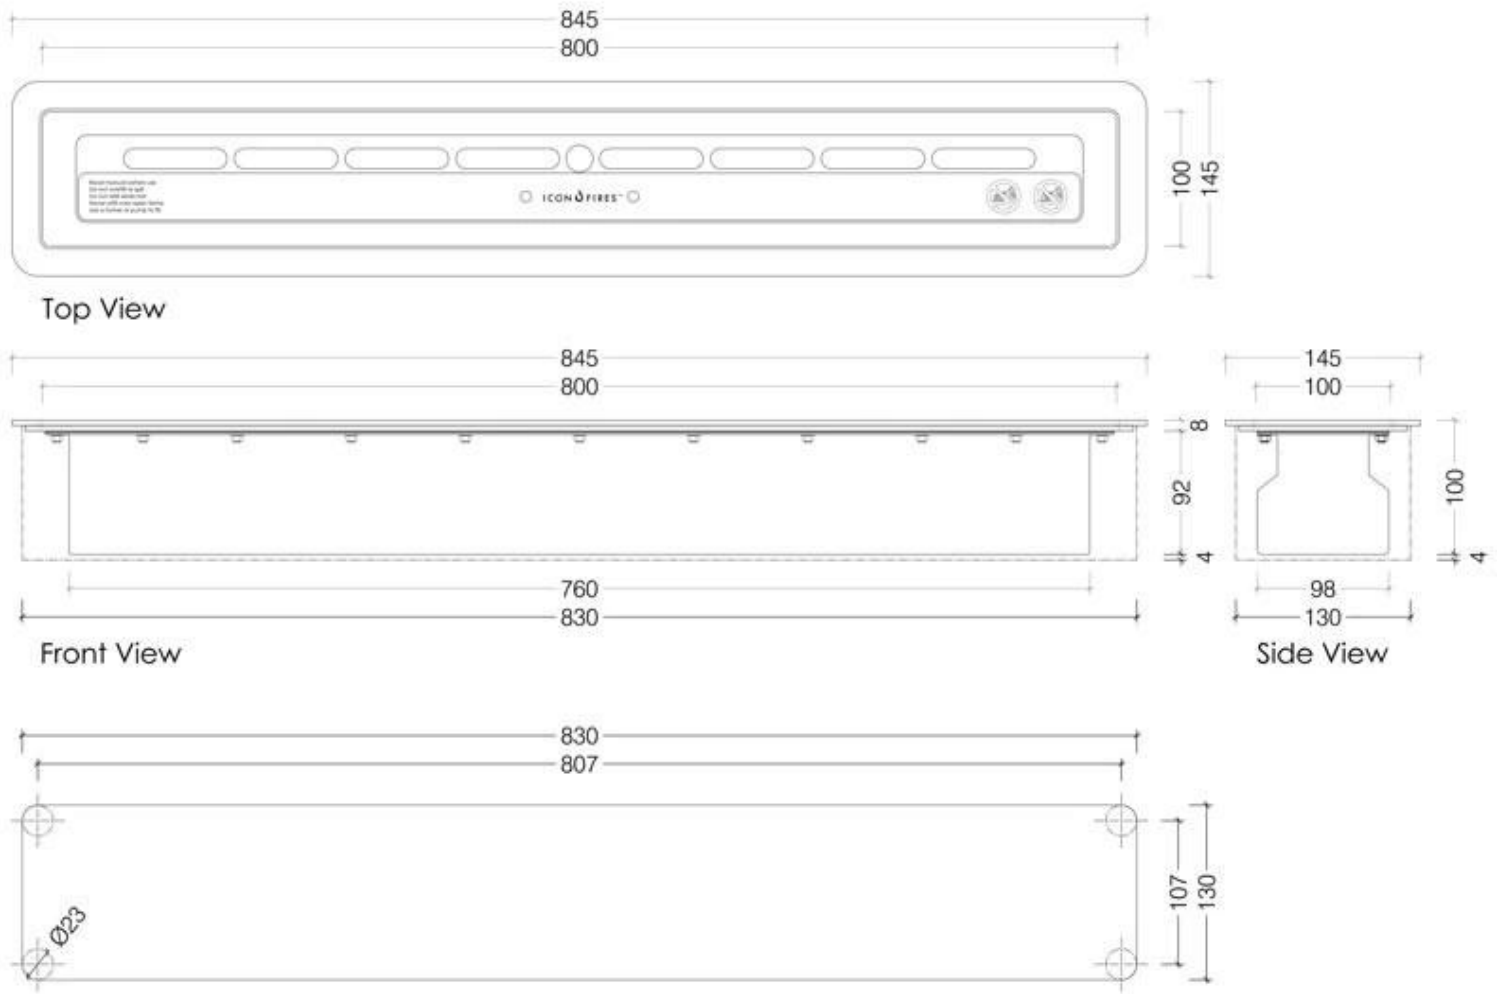

ICON FIRES SLIMLINE BURNER - 80 CM

BIO-70-214

Slimline 800 is a manual burner of the highest quality, whose slim form factor allows it to be installed even when space is at a minimum.

TECHNICAL SPECIFICATIONS

Appearance

Colour	Stainless Steel
Glas included	No
Materials	Stainless Steel
Shape	Rectangular

Burner

Adjustable	Yes
Burn time	8 hours
Burner type	Icon Slimline 800 Burner
Capacity	4.5 Litres
Control	Manual
Flue/chimney	Not required
Fuel	Bioethanol
Heat output (max)	5,4 kW
Remote control	No
Requires electricity	No
Usage	0.6 L/h

Size

Depth	14,5 cm
Height	10 cm
Length/Width	84,5 cm
Weight	14 kg

Type

Producer	Icon Fires
Use	Indoor
Warranty	2 years

Slimline 800 Biofuel Burner With Mount Plate

© This drawing is copyright and remains the property of IconFires. It may not be retained, copied or used without written consent.