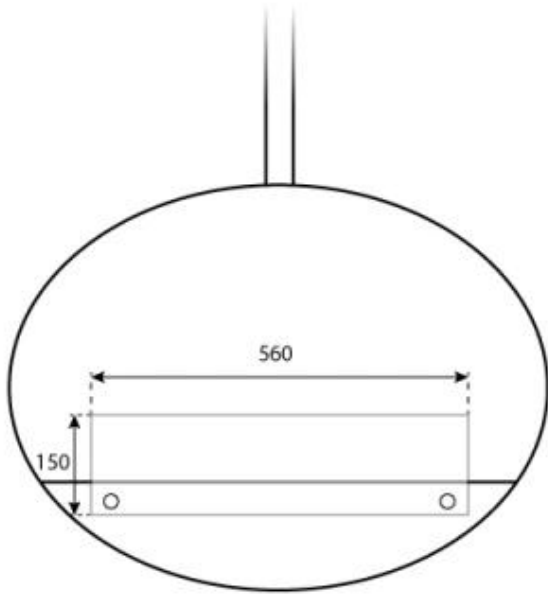

HALIFAX BLACK - 80 CM

BIO-40-107

Oval ceiling mounted bio ethanol fire with an 80 cm width. 1 meter ceiling rod included - possible to buy extra ceiling rod length. Burn time up to 7 hours.

TECHNICAL SPECIFICATIONS

Appearance

Colour	Black
Glas included	Yes
Materials	Steel

Burner

Adjustable	Yes
Burn time	7 hours
Capacity	2 Litres
Control	Manual
Flame length	21 cm
Flue/chimney	Not required
Fuel	Bioethanol
Heat output (max)	2,2 kW
Minimum room size	45 m ³
Remote control	No
Requires electricity	No
Usage	0.3 L/h

Size

Depth	30 cm
Height	160 cm
Length/Width	80 cm

Type

Producer	ScandiFlames
Use	Indoor
Warranty	2 years

CACHFIRES