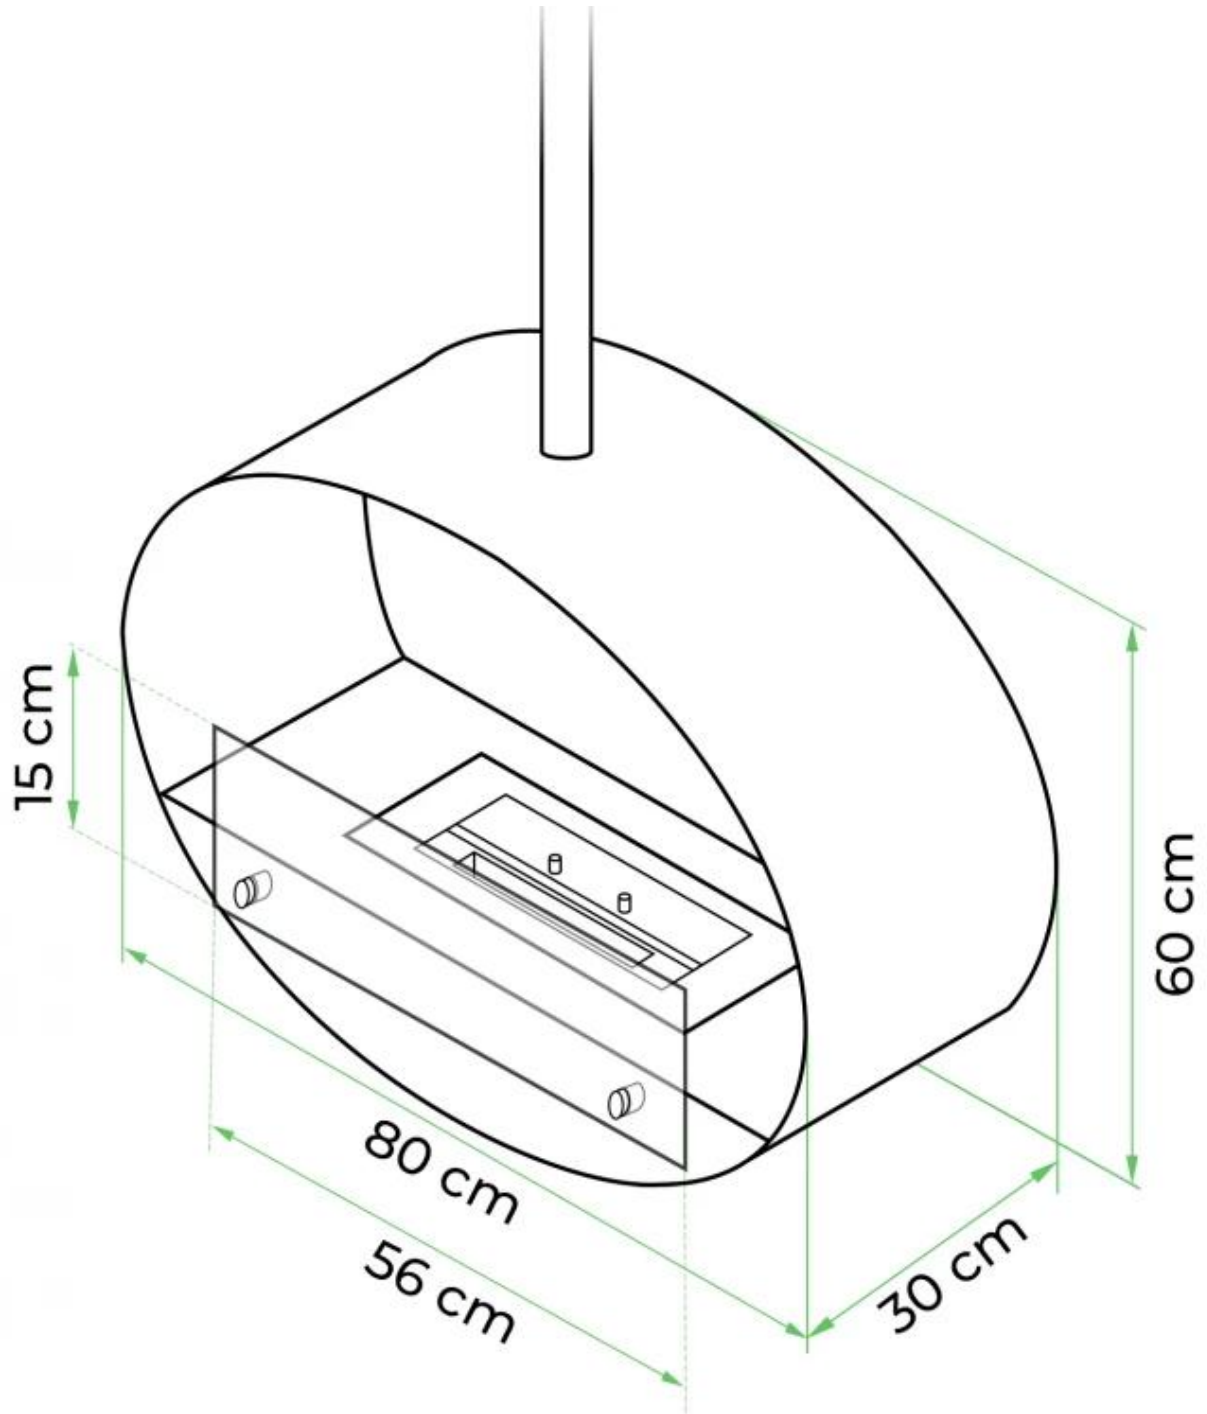

HALIFAX BLACK - 80 CM

BIO-40-107

Oval ceiling mounted bio ethanol fire with an 80 cm width. 1 meter ceiling rod included - possible to buy extra ceiling rod length. Burn time up to 7 hours.

TECHNICAL SPECIFICATIONS

Appearance

Colour	Black
Glas included	Yes
Materials	Steel

Burner

Adjustable	Yes
Burn time	7 hours
Capacity	2 Litres
Control	Manual
Flame length	21 cm
Flue/chimney	Not required
Fuel	Bioethanol
Heat output (max)	2,2 kW
Minimum room size	45 m ³
Remote control	No
Requires electricity	No
Usage	0.3 L/h

Size

Depth	30 cm
Height	160 cm
Length/Width	80 cm

Type

Producer	ScandiFlames
Use	Indoor
Warranty	2 years

CACHFIRES