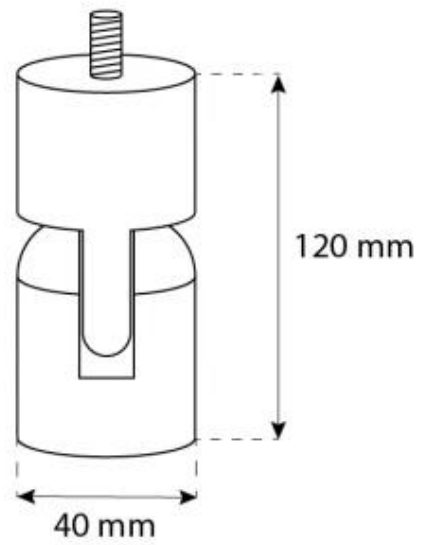

HALIFAX BLACK - 80 CM

BIO-40-107

Oval ceiling mounted bio ethanol fire with an 80 cm width. 1 meter ceiling rod included - possible to buy extra ceiling rod length. Burn time up to 7 hours.

TECHNICAL SPECIFICATIONS

Appearance

Colour	Black
Glas included	Yes
Materials	Steel

Burner

Adjustable	Yes
Burn time	7 hours
Capacity	2 Litres
Control	Manual
Flame length	21 cm
Flue/chimney	Not required
Fuel	Bioethanol
Heat output (max)	2,2 kW
Minimum room size	45 m ³
Remote control	No
Requires electricity	No
Usage	0.3 L/h

Size

Depth	30 cm
Height	160 cm
Length/Width	80 cm

Type

Producer	ScandiFlames
Use	Indoor
Warranty	2 years

CACHFIRES