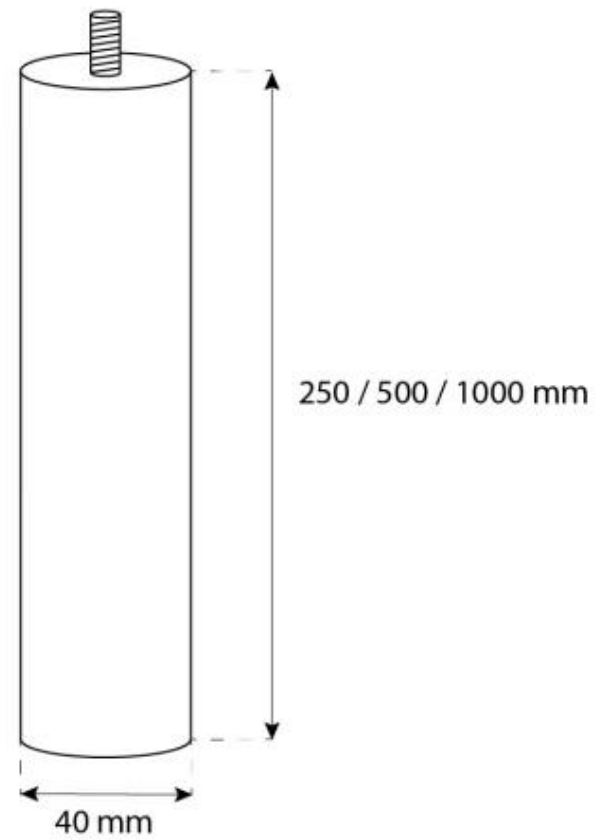

HALIFAX BLACK - 80 CM

BIO-40-107

Oval ceiling mounted bio ethanol fire with an 80 cm width. 1 meter ceiling rod included - possible to buy extra ceiling rod length. Burn time up to 7 hours.

TECHNICAL SPECIFICATIONS

Appearance

Colour	Black
Glas included	Yes
Materials	Steel

Burner

Adjustable	Yes
Burn time	7 hours
Capacity	2 Litres
Control	Manual
Flame length	21 cm
Flue/chimney	Not required
Fuel	Bioethanol
Heat output (max)	2,2 kW
Minimum room size	45 m ³
Remote control	No
Requires electricity	No
Usage	0.3 L/h

Size

Depth	30 cm
Height	160 cm
Length/Width	80 cm

Type

Producer	ScandiFlames
Use	Indoor
Warranty	2 years

CACHFIRES