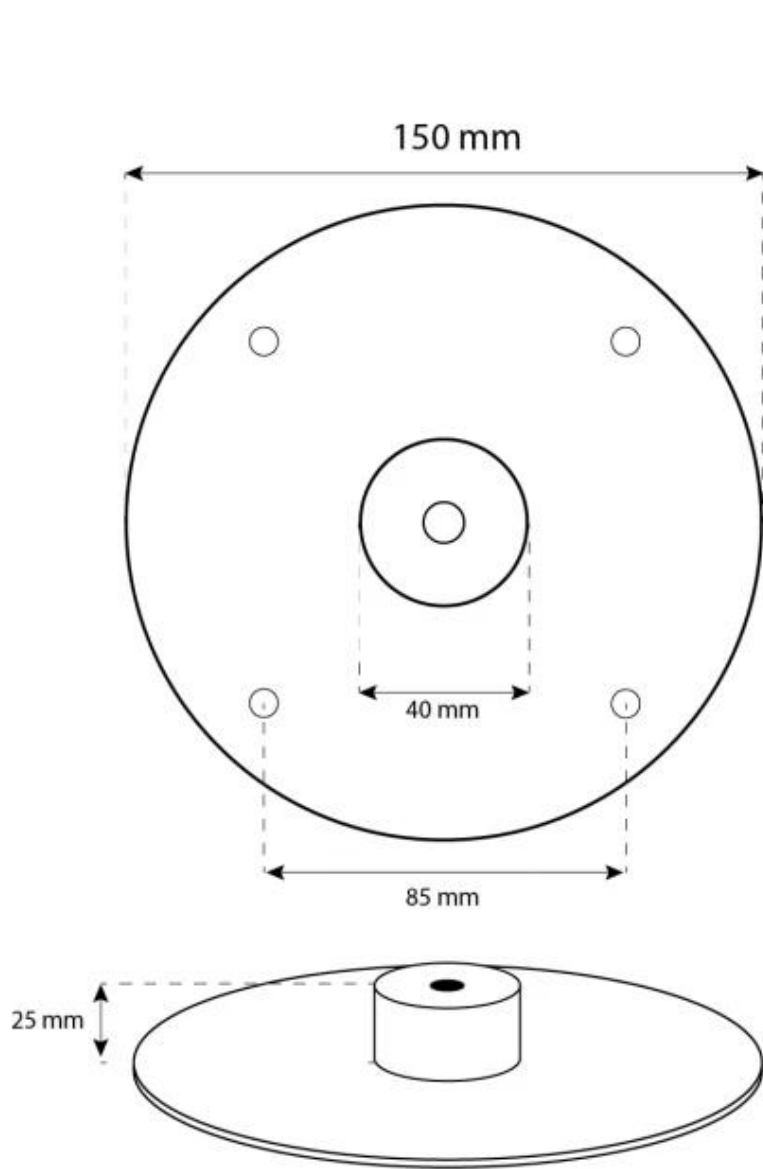

HALIFAX BLACK - 80 CM

BIO-40-107

Oval ceiling mounted bio ethanol fire with an 80 cm width. 1 meter ceiling rod included - possible to buy extra ceiling rod length. Burn time up to 7 hours.

TECHNICAL SPECIFICATIONS

Appearance

Colour	Black
Glas included	Yes
Materials	Steel

Burner

Adjustable	Yes
Burn time	7 hours
Capacity	2 Litres
Control	Manual
Flame length	21 cm
Flue/chimney	Not required
Fuel	Bioethanol
Heat output (max)	2,2 kW
Minimum room size	45 m ³
Remote control	No
Requires electricity	No
Usage	0.3 L/h

Size

Depth	30 cm
Height	160 cm
Length/Width	80 cm

Type

Producer	ScandiFlames
Use	Indoor
Warranty	2 years

CACHFIRES