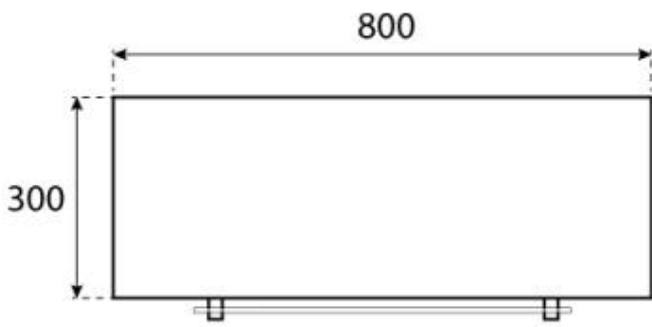

Appearance

Colour	Black
Glas included	Yes
Materials	Steel

Burner

Adjustable	Yes
Burn time	7 hours
Capacity	2 Litres
Control	Manual
Flame length	21 cm
Flue/chimney	Not required
Fuel	Bioethanol
Heat output (max)	2,2 kW
Minimum room size	45 m ³
Remote control	No
Requires electricity	No
Usage	0.3 L/h

Size

Depth	30 cm
Height	160 cm
Length/Width	80 cm

Type

Producer	ScandiFlames
Use	Indoor
Warranty	2 years

CACHFIRES