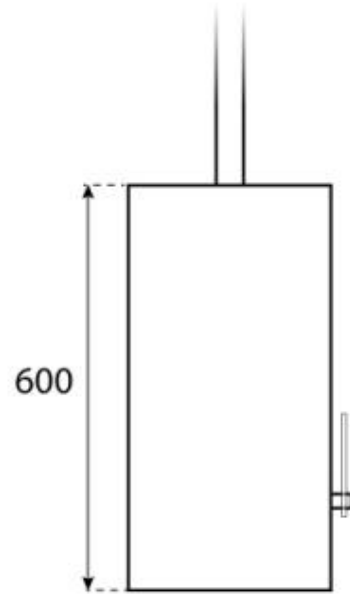

HALIFAX BLACK - 80 CM

BIO-40-107

Oval ceiling mounted bio ethanol fire with an 80 cm width. 1 meter ceiling rod included - possible to buy extra ceiling rod length. Burn time up to 7 hours.

TECHNICAL SPECIFICATIONS

Appearance

Colour	Black
Glas included	Yes
Materials	Steel

Burner

Adjustable	Yes
Burn time	7 hours
Capacity	2 Litres
Control	Manual
Flame length	21 cm
Flue/chimney	Not required
Fuel	Bioethanol
Heat output (max)	2,2 kW
Minimum room size	45 m ³
Remote control	No
Requires electricity	No
Usage	0.3 L/h

Size

Depth	30 cm
Height	160 cm
Length/Width	80 cm

Type

Producer	ScandiFlames
Use	Indoor
Warranty	2 years

CACHFIRES