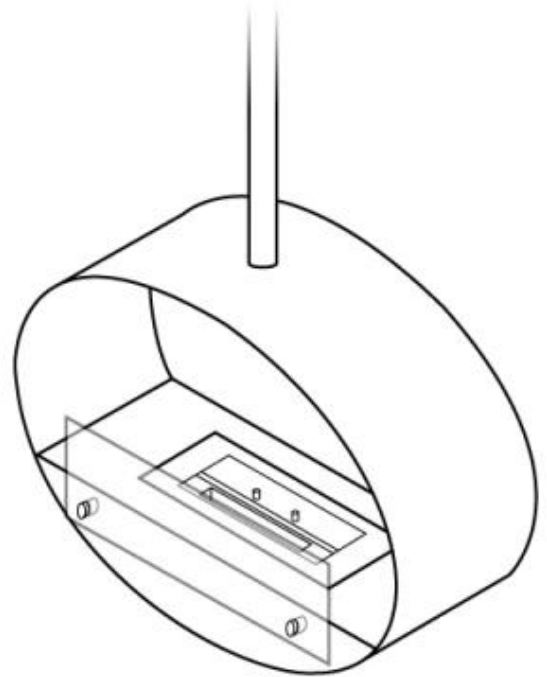

Appearance

Colour	Black
Glas included	Yes
Materials	Steel

Burner

Adjustable	Yes
Burn time	7 hours
Capacity	2 Litres
Control	Manual
Flame length	21 cm
Flue/chimney	Not required
Fuel	Bioethanol
Heat output (max)	2,2 kW
Minimum room size	45 m ³
Remote control	No
Requires electricity	No
Usage	0.3 L/h

Size

Depth	30 cm
Height	160 cm
Length/Width	80 cm

Type

Producer	ScandiFlames
Use	Indoor
Warranty	2 years

CACHFIRES