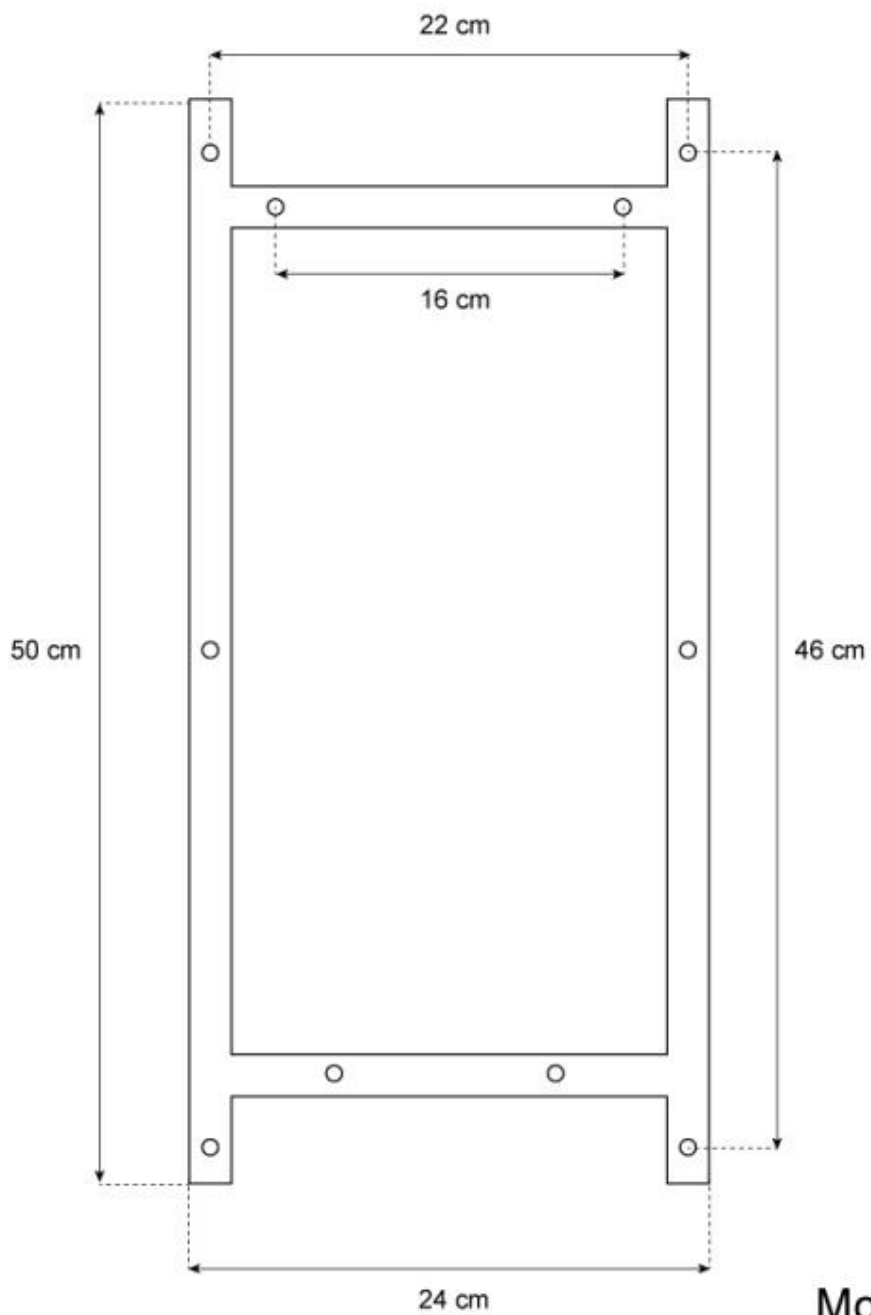

OREGON - WALL-MOUNTED BIOETHANOL STOVE

BIO-10-060

Wall-mounted bioethanol fireplace that draws its design inspiration from the classic wood-burning fireplaces but doesn't require a chimney. Possible to see the flames from three sides.

TECHNICAL SPECIFICATIONS

Appearance

Colour	Black
Glas included	Yes
Materials	Steel

Burner

Adjustable	Yes
Burn time	6 hours
Burner type	1 Litre Premium
Capacity	1.2 Litres
Control	Manual
Flame length	13 cm
Flue/chimney	Not required
Fuel	Bioethanol
Heat output (max)	2 kW
Minimum room size	40 m ³
Recommended air change rate	1
Remote control	No
Requires electricity	No
Usage	0.2 L/h

Size

Depth	28,6 cm
Height	63 cm
Length/Width	48 cm
Weight	25 kg

Type

Producer	ScandiFlames
Use	Indoor
Warranty	2 years

Mountin Bracket
BIO-10-060