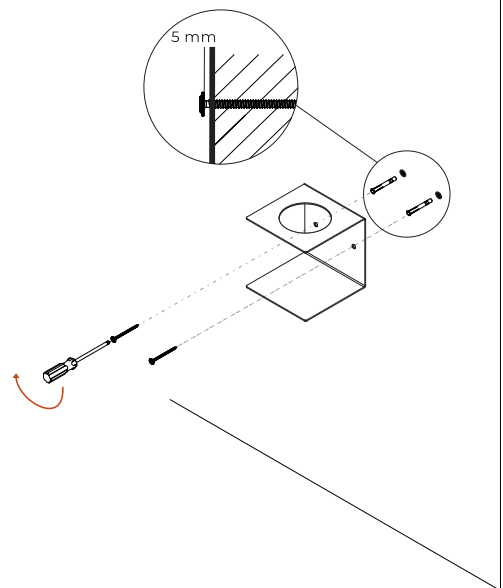

fink

Lugano toilet brush holder

assembly manual

2x

2x

For installation, use expansion plug suitable for wall construction.

Max. load 5 kg

1.

2.

Drill: \varnothing 6mm
Hole depth: min. 70mm

3.

4.

5.

6.

7.

Lugano size L

Left version

Right version

A1.

B1.

A2.

B2.