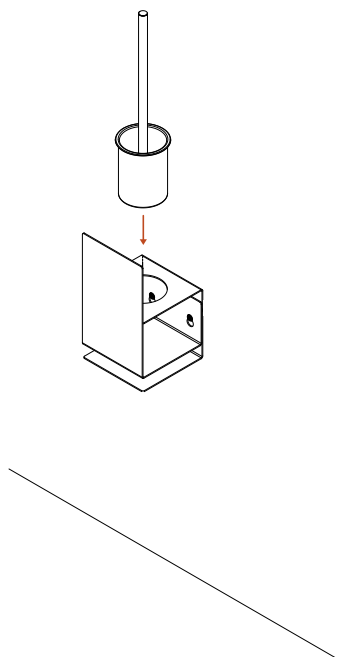

fink

Lugano toilet brush holder

assembly manual

2x

2x

For installation, use expansion plug suitable for wall construction.

Max. load 5 kg

1.

2.

Drill: \varnothing 6mm
Hole depth: min. 70mm

3.

4.

5.

6.

7.

Lugano size L

Left version

Right version

A1.

B1.

A2.

B2.