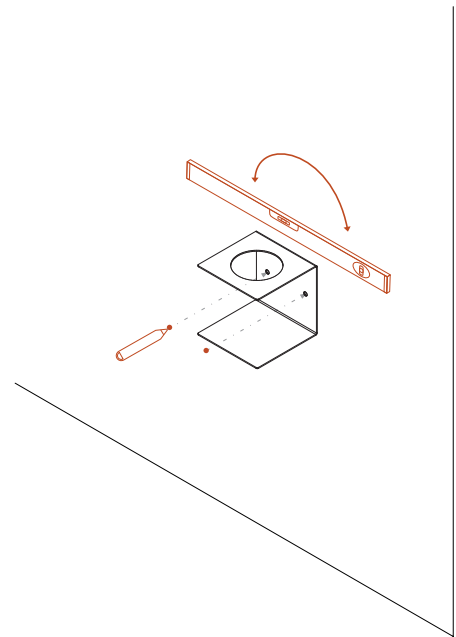

fink

Lugano toilet brush holder

assembly manual

2x

2x

For installation, use expansion plug suitable for wall construction.

Max. load 5 kg

1.

2.

Drill: \varnothing 6mm
Hole depth: min. 70mm

3.

4.

5.

6.

7.

Lugano size L

Left version

Right version

A1.

B1.

A2.

B2.