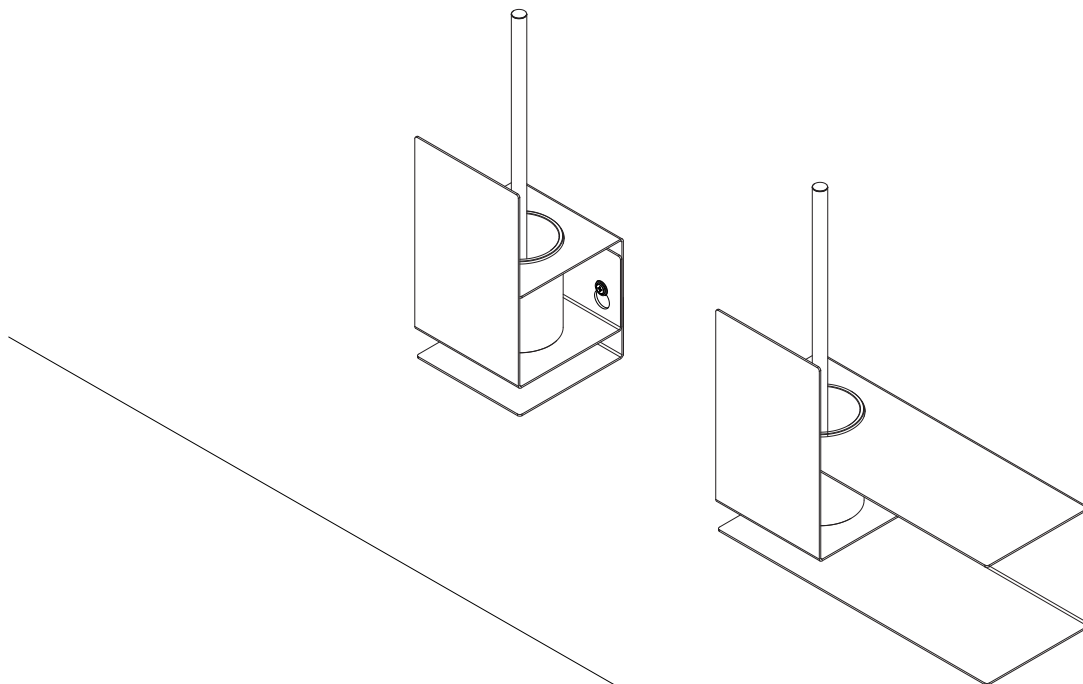

fink

Lugano toilet brush holder

assembly manual

2x

2x

For installation, use expansion plug suitable for wall construction.

Max. load 5 kg

1.

2.

Drill: \varnothing 6mm
Hole depth: min. 70mm

3.

4.

5.

6.

7.

Lugano size L