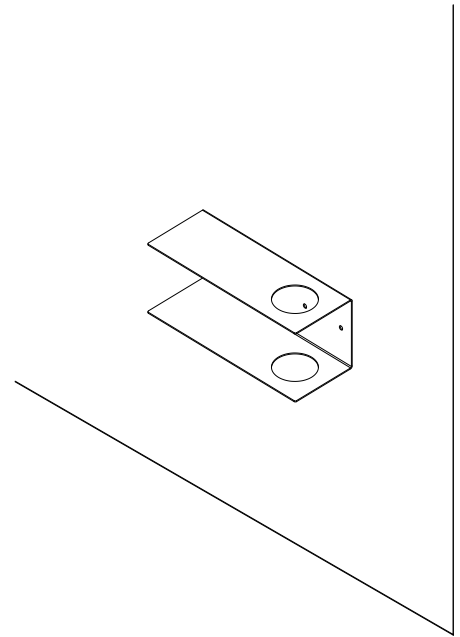

fink

Lugano toilet brush holder

assembly manual

2x

2x

For installation, use expansion plug suitable for wall construction.

Max. load 5 kg

1.

2.

Drill: \varnothing 6mm
Hole depth: min. 70mm

3.

4.

5.

6.

7.

Lugano size L

Left version

Right version

A1.

B1.

A2.

B2.