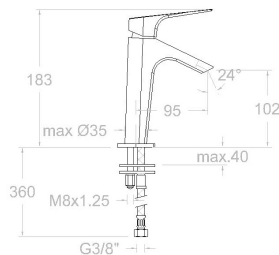

Dessin technique

Composition et pièces de rechange

- Manette: 2100-25OC (21Z305178)
- Écrou de fixation cartouche: 4970OC (AAZ305665)
- Cartouche: 25000-2 (214341)
- Aérateur: 1596 (AAZ302594)
- Base: 213001OC (AAZ305216)
- Sac de fixation: BSU (AAZ304484)
- Connexions flexibles: 239 (AAZ301713)