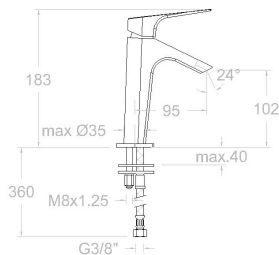

Technical drawing

Composition and spare parts

- Handle: 2100-25OC (21Z305178)
- Cartridge nut cover: 4970OC (AAZ305665)
- Cartidge: 25000-2 (214341)
- Aerator: 1596 (AAZ302594)
- Base: 213001OC (AAZ305216)
- Fixation bag: BSU (AAZ304484)
- Felxible hose: 239 (AAZ301713)