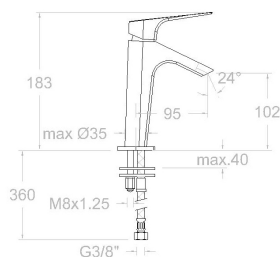

Composition and spare parts

- Handle: 2100-25 (AAZ302591)
- Index: DT1-CN (252825)
- Cartridge nut cover: 4970 (252843)
- Cartridge nut: TSC255 (AAZ302608)
- Cartridge: 25000-2 (214341)
- Aerator: 1596 (AAZ302594)
- Base: 213001 (AAZ302606)
- Fixation bag: BSU (AAZ304484)
- Felxible hose: 239 (AAZ301713)