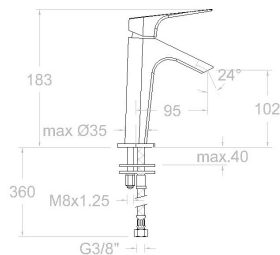

Technical drawing

Composition and spare parts

- Handle: 2100-25NM (21Z305177)
- Cartridge nut cover: 4970NM (AAZ305664)
- Cartidge: 25000-2 (214341)
- Aerator: 1596 (AAZ302594)
- Base: 213001NM (AAZ305214)
- Fixation bag: BSU (AAZ304484)
- Felxible hose: 239 (AAZ301713)