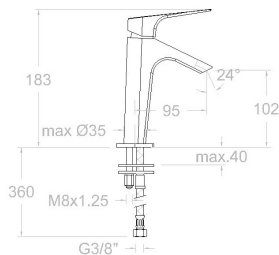

Dessin technique

Composition et pièces de rechange

- Manette: 2100-25NM (21Z305177)
- Écrou de fixation cartouche: 4970NM (AAZ305664)
- Cartouche: 25000-2 (214341)
- Aérateur: 1596 (AAZ302594)
- Base: 213001NM (AAZ305214)
- Sac de fixation: BSU (AAZ304484)
- Connexions flexibles: 239 (AAZ301713)