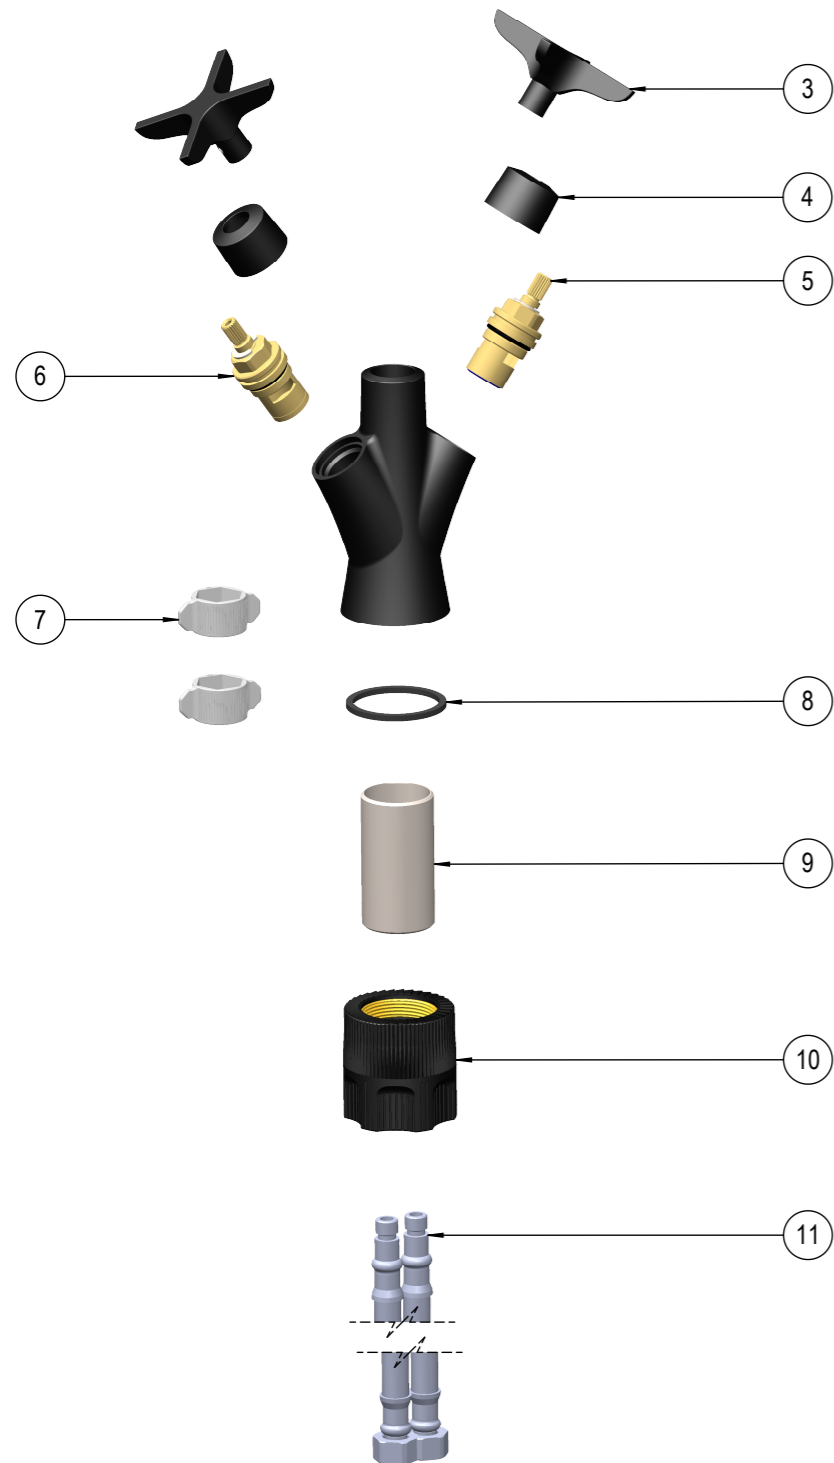

11	AAZ300858	237 FLEXIBLE HOSE DN6 M10 Ø10 R3/8 440mm
10	AAZ305357	TCR01 NUT THREAD TUBE Ø32
9	AAZ304358	CRF320 THREADED TAIL FIXATION WASHBASIN HIGH YPSILON Ø32 90mm
8	AAZ304485	BJB01 (x1) GASKET BAG Ø44xØ38x2.5
7	AAZ305358	TP 3/8" (x2) WING NUT
6	AAZ306280	1701C 1/2 HEADWORK 90° OPENING ANTI-CLOCKWISE Ø7.6 Z20 (RED)
5	AAZ306281	1702C 1/2 HEADWORK 90° OPENING CLOCKWISE Ø7.6 Z20 (BLUE)
4	91Z307088	9191NM HANDLE COVER BLACK MATTE FOR WASBASIN&SINK ADAGIO
3	91Z307174	9150NM SET HANDLE WHEEL BLACK MATTE CROSS+AXLE FOR BASIN, SINK AND SHELF BASIN ADAGIO
2	AAZ307196	1621 AERATOR CACHÉ-HC-TT-m M16,5x1 PCA 5 l/min
1	91Z307108	C9101NM SET WASHBASIN SPOUT BLACK MATTE Ø19 170mm FOR BASIN ADAGIO
N°	Reference	Denomination

<h1>Ramon Soler®</h1>		
910101 BLACK MATTE BASIN ADAGIO SPOUT 170mm		
Drawn: M. Squartini	Approved: J. Romero	91A306109