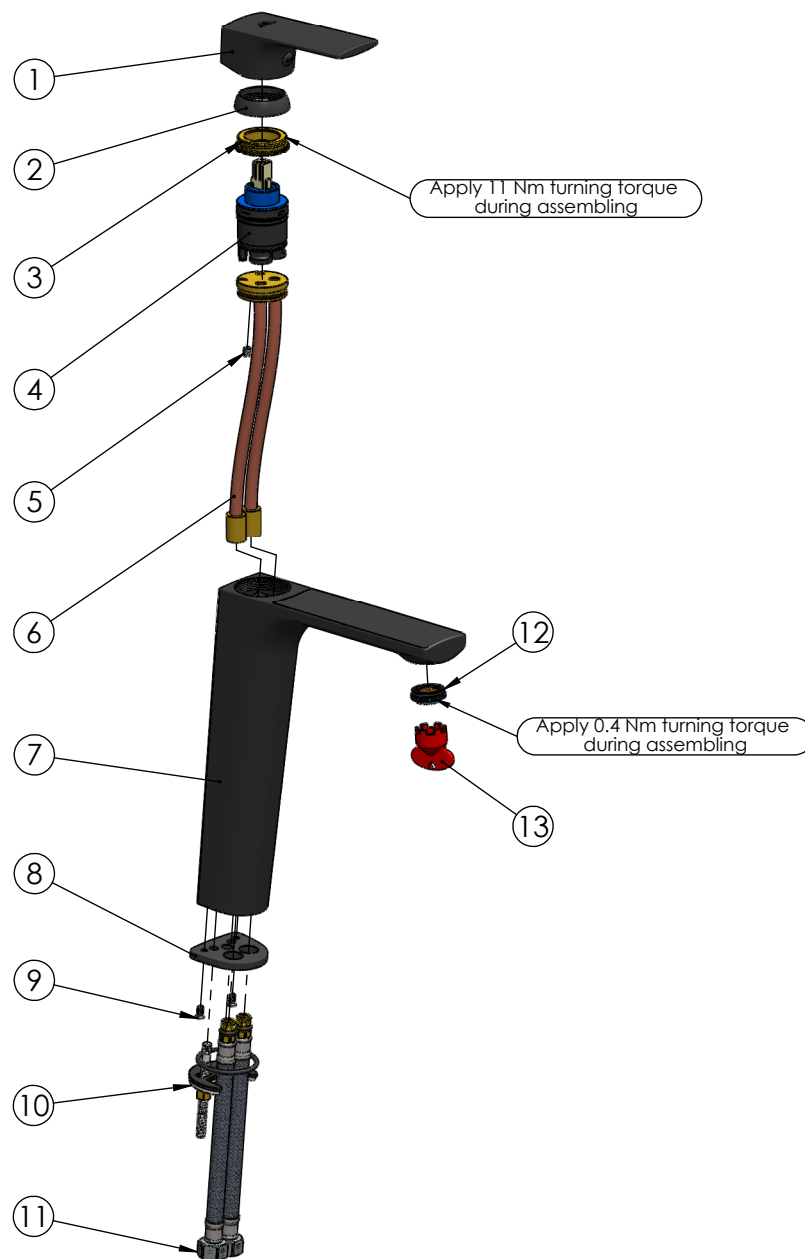

RUBINETA

Product name: **Faucet Modena-18/D (BK) (3/8)**
Product Code: **MDD0168**

ITEM NO.	PART CODE	NAME	QUANTITY
1	631085	Handle Modena (BK)	1
2	636277	Cartridge cover Modena (BK)	1
3	636264	Cartridge nut Modena	1
4	634052	Cartridge 35mm Citec with upper o-ring (blue)	1
5	637095	Hexagon screw M5x6 (DIN913)	1
6	635429	Body insert for Modena-18/D	1
7	635483	Body Modena-18/D (BK)	1
8	636061	Base Modena-18/D (BK)	1
9	637093	Screw M4x8 (ISO 7046-1)	2
10	637094	Fixing set Modena-18	1
11	46380060	FLISTEX M10xF38-L060 Flex faucet's connector	2
12*	636836	Aerator M24x1 Neoperl SLIM AIR HC PCA orange	1
13	636745	Key aerator Neoperl 21mm	1

*636762B Aerator M24x1 Spider Q4 (B)