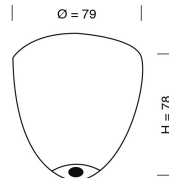

Ø12,5CM

40
CM

PRODUCT:

SMYKKE PENDANT LAMP

PRODUCT NUMBER:

LA101136

DESCRIPTION:

Smykke pendant lamp, crystal, Ø12,5cm

MATERIALS:

Mouthblown crystal drop and ball, shiny silver metal piping and balls, E14 black bakelite fitting, silver finish metal cup, and brushed silver metal ceiling rose.

WIRE:

Round silver woven textile cord 2x0,75mm².
Cord length 200cm

CLASS:

1 IP20 Voltage 220V-240V - 50Hz

ENERGY CLASS:

All Classes

BULB:

E14 max 25W, LED - CFL - I

WEIGHT:

Net weight: 1,7kgs
Weight incl packaging: 2,7kgs
Dimensions, incl packaging: 50cm x 23cm x 23cm