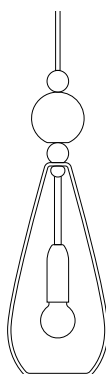

Ø12,5CM

40
CM

PRODUCT:

SMYKKE PENDANT LAMP

PRODUCT NUMBER:

LA101136

DESCRIPTION:

Smykke pendant lamp, crystal, Ø12,5cm

TYPE:

Pendant

EAN CODE:

5711863108554

COUNTRY OF ORIGIN:

Denmark

CUSTOMS TARIFF CODE:

9405.40.9500

MATERIALS:

Mouthblown crystal drop and ball, shiny silver metal piping and balls, E14 black bakelite fitting, silver finish metal cup, and brushed silver metal ceiling rose.

WIRE:

Round silver woven textile cord 2x0,75mm².
Cord length 200cm