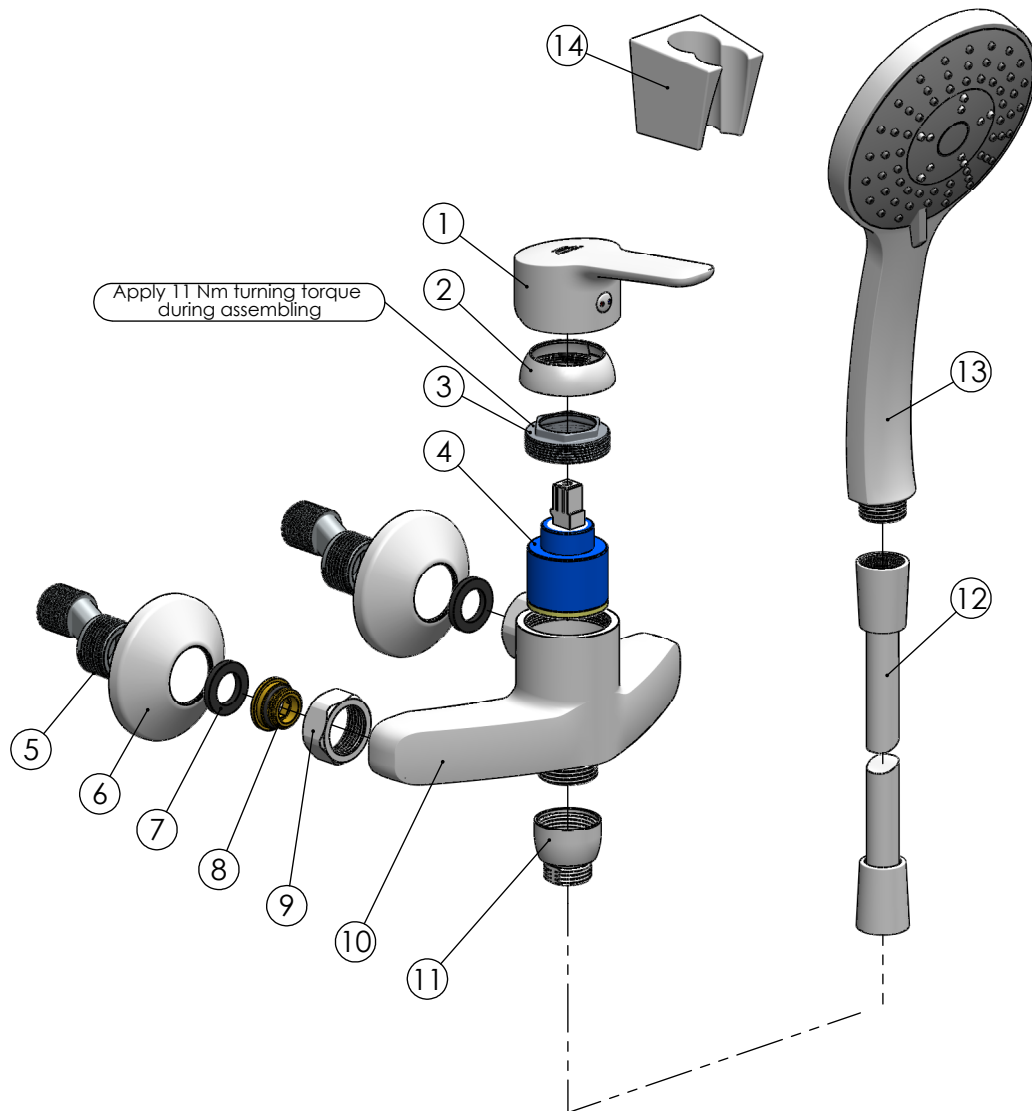

RUBINETA

Product name: **Faucet UNO-12/K (WT2)**
Product Code: **N20D671**

ITEM NO.	PART CODE	NAME	QUANTITY
1	631086	Handle Uno (WT2)	1
2	636276	Cartridge cover 35 (WT)	1
3	636301	Nut for cartridge 35 mm	1
4	634004	Ceramic cartridge 35 mm	1
5	636601	Eccentric	2
6	636661	Eccentric plate (WT)	2
7	632002	Rubber washer G3/4"	2
8	636403	Fixing back seat M18x1.5	2
9	636300	Back nut 3/4" (WT)	2
10	635301	Body Uno-12 (WT)	1
11	637202K	Adapter F3/4"xM1/2" (WT)(with check valve)	1
12	600067B	Shower hose white(2) 150cm PVC Con/Con (360)	1
13	622083	Handshower Lava (WT)	1
14	623022	Shower holder Grand (WT)	1