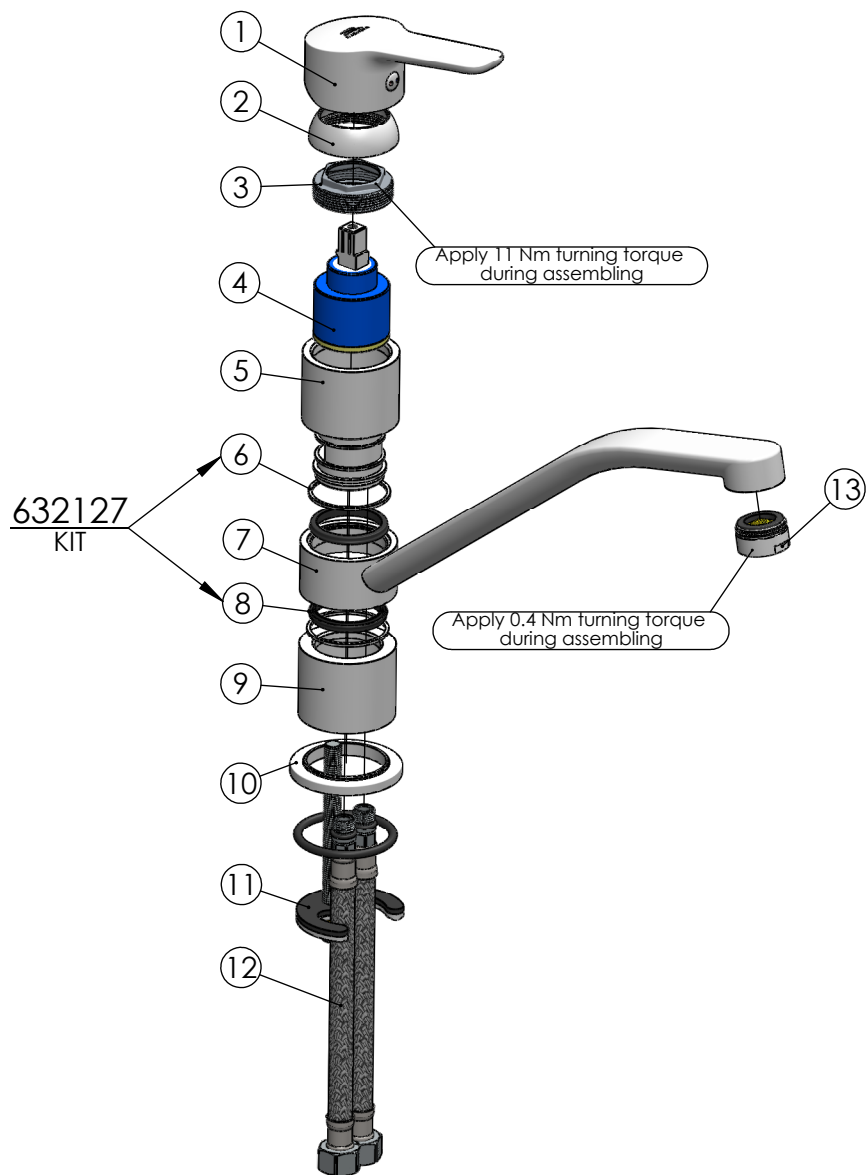

RUBINETA

Product name: **Faucet UNO-20 (WT2) (3/8)**
Product Code: **N001671**

ITEM NO.	PART CODE	NAME	QUANTITY
1	631086	Handle Uno (WT2)	1
2	636276	Cartridge cover 35 (WT)	1
3	636301	Nut for cartridge 35 mm	1
4	634004	Ceramic cartridge 35 mm	1
5	635303	Body Uno-20 (WT)	1
6	632056	Teflon ring 38x1.3	2
7	635695	Spout body Uno-20 (WT)	1
8	632046	Loop seal 29x4	2
9	635304	Bottom body Uno-20 (WT)	1
10	636059	Base Uno/Static-18/19/20 (WT)	1
11	636978	Fixing set Uno-20	1
12	618041	Faucet hose G3/8"-M10x1 400 mm	2
13	636798	Aerator M24 Spider Q13 (WT)	1