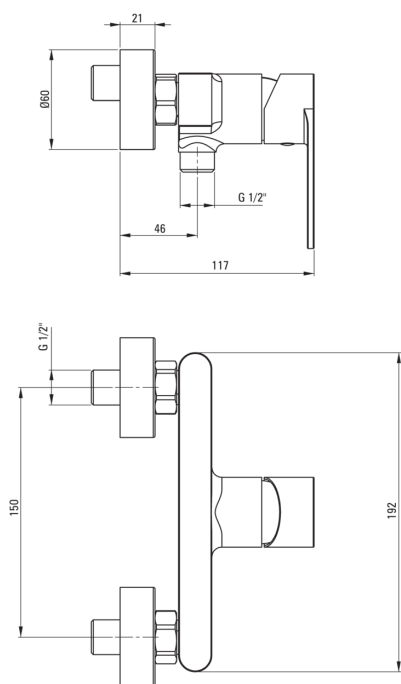

ALPINIA

Shower mixer, wall-mounted

Product code: BGA_N40M

EAN: 5907650815358

Color: nero

Warranty [years]: 7

Mixer

Finish	nero
Mixer type	single-handle, mixer
Installation method	wall-mounted
Acoustic group [db]	1 ($x \leq 20$)
Check valves	Yes

Mixer cartridge

Ceramic cartridge size	35 mm
------------------------	-------

Features:

- Light and subtle design
- Innovative, durable and easy to clean Nero coating
- Only the best materials, the quality of which has been confirmed by laboratory tests
- The mixer body is made of the highest quality brass
- The mixer is equipped with non-return valves so that the mixed water does not flow back into the installation
- The offer includes a cleaning agent for fixtures in all colors