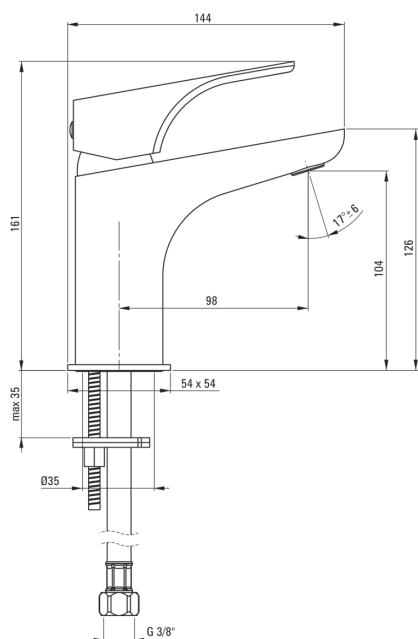

HIACYNT

Washbasin tap

Product code: BQH_N21M

EAN: 5908212074206

Color: nero

Warranty [years]: 7

Mixer

Finish	nero
Mixer type	single-handle, mixer
Installation method	standing
Flow class [l/min]	Z - 4-9 l/min
Acoustic group [db]	I ($x \leq 20$)
Plug included in the set	Yes

Mixer cartridge

Ceramic cartridge size	35 mm
Eco-click cartridge	Yes

Spout

Spout type	still
Mixer spout range [mm]	98
Material	brass

Aerator

Aerator type	swivel, flat
Aerator size	M24

Connecting hose

Length [mm]	450
Installation thread	3/8"
Connection thread	M10

Plug

Type	click-clack
Type	with overflow

Features:

- The mixer body is made of the highest quality brass
- The mixer is equipped with a stream aerator
- The movable aerator allows you to direct the water stream
- Two-step ECO-click cartridge, allowing to reduce the water flow below 5 l/min
- 45 cm connection hoses included
- Z flow class (4-9 l/min) allowing for water consumption reduction
- Innovative, durable and easy to clean Nero coating
- Functional click-clack plug included
- Modern design with a hint of timelessness
- Dedicated cleaning agent, safe for cleaned surfaces
- Only the best materials, the quality of which has been confirmed by laboratory tests
- The offer includes a cleaning agent for fixtures in all colors