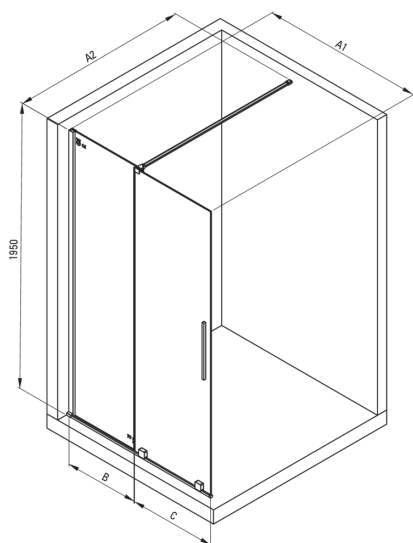

PRIZMA

Shower wall, walk-in

Product code: KTJ_A30R

EAN: 5907650849322

Color: bianco

Warranty [years]: 2

Showe cabin

Width [mm]	1000
Height [mm]	1950
Glass thickness [mm]	6
Glass finish	transparent
Active cover	Yes

Features:

- Safe and durable tempered glass
- Possibility to install the cabin without a shower tray, directly on the tiles
- Hydrophobic Active-Cover coating that makes it easier for water to run off the glass
- Dedicated to Active Cover surfaces
- Only the best materials, the quality of which has been confirmed by laboratory tests
- Reversible door that allows the cabin to be mounted on the right or left side
- The railings give the structure rigidity
- Resistance to impacts, chemicals and stains in accordance with PN-EN 14428+A1:2008 norm, confirmed by tests of the Institute of Ceramics and Building Materials
- Dedicated cleaning agent, safe for cleaned surfaces

Model	Size	A1 (mm)	A2 (mm)	B (mm)	C (mm)
KTJ X39R	900x1950	900	700-1200	420	470
KTJ X30R	1000x1950	1000	700-1200	460	510
KTJ X32R	1200x1950	1200	700-1200	570	620