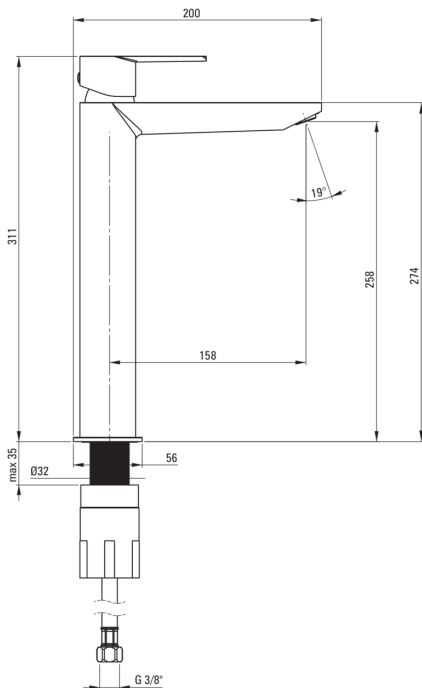

AGAWA

Washbasin tap, tall

Product code: BQG_020K
EAN: 5907650873686
Color: chrome
Warranty [years]: 7

Mixer

Finish	chrome
Mixer type	mixer
Installation method	standing
Flow class [l/min]	Z - 4-9 l/min
Acoustic group [db]	I ($x \leq 20$)

Mixer cartridge

Ceramic cartridge size	35 mm
------------------------	-------

Spout

Spout type	still
Mixer spout range [mm]	158
Material	brass

Aerator

Aerator type	swivel, honeycomb
Aerator size	M24

Connecting hose

Length [mm]	450
Installation thread	3/8"
Connection thread	M10

Features:

- The mixer body is made of the highest quality brass
- The mixer is equipped with a stream aerator
- The movable aerator allows you to direct the water stream
- The mounting sleeve facilitates the installation of the mixer
- 45 cm connection hoses included
- Z flow class (4-9 l/min) allowing for water consumption reduction
- Only the best materials, the quality of which has been confirmed by laboratory tests
- Installation with or without a base ring
- The offer includes a cleaning agent for fixtures in all colors