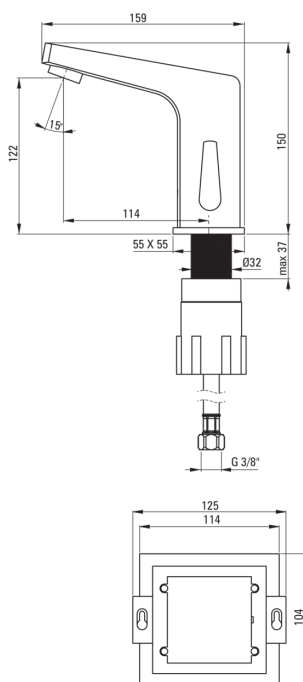

SENSOR

Washbasin tap, contactless

Product code: BCH_029R

EAN: 5908212046272

Color: chrome

Warranty [years]: 7

Mixer

Finish	chrome
Mixer type	sensor, mixer
Installation method	standing
Flow class [l/min]	Z - 4-9 l/min
Acoustic group [db]	II (20 < x ≤ 30)
Check valves	Yes

Spout

Spout type	still
Mixer spout range [mm]	114
Material	brass

Aerator

Aerator type	honeycomb
Aerator size	M24

Connecting hose

Length [mm]	450
Installation thread	1/2"
Connection thread	M10

Features:

- The mixer body is made of the highest quality brass
- Contactless tap with a motion sensor
- The mixer is equipped with a stream aerator
- The mounting sleeve facilitates the installation of the mixer
- 45 cm connection hoses included
- Z flow class (4-9 l/min) allowing for water consumption reduction
- The mixer is equipped with non-return valves so that the mixed water does not flow back into the installation
- Only the best materials, the quality of which has been confirmed by laboratory tests
- The mixer is manufactured in Poland, with the utmost care for product quality.
- The offer includes a cleaning agent for fixtures in all colors