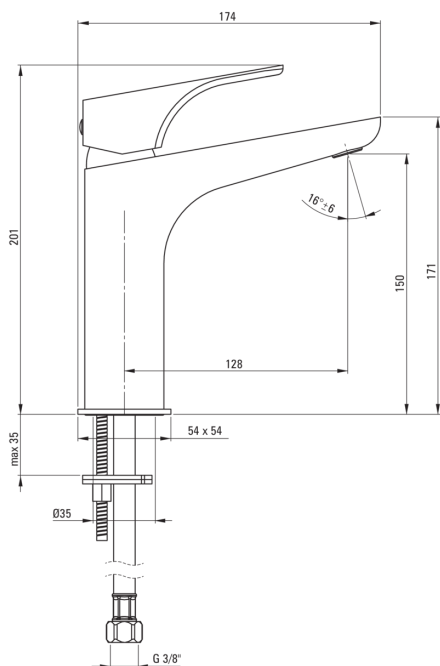

HIACYNT

Washbasin tap, tall

Product code: BQH_A20K

EAN: 5908212086834

Color: bianco

Warranty [years]: 7

Mixer

Finish	bianco
Mixer type	single-handle, mixer
Installation method	standing
Flow class [l/min]	Z - 4-9 l/min
Acoustic group [db]	I (x ≤ 20)

Mixer cartridge

Ceramic cartridge size	35 mm
Eco-click cartridge	Yes

Spout

Spout type	still
Mixer spout range [mm]	128
Material	brass

Aerator

Aerator type	swivel, flat
Aerator size	M24

Connecting hose

Length [mm]	450
Installation thread	3/8"
Connection thread	M10

Features:

- The mixer body is made of the highest quality brass
- The mixer is equipped with a stream aerator
- The movable aerator allows you to direct the water stream
- Two-step ECO-click cartridge, allowing to reduce the water flow below 5 l/min
- 45 cm connection hoses included
- Z flow class (4-9 l/min) allowing for water consumption reduction
- Innovative and durable Bianco coating
- Modern design with a hint of timelessness
- Dedicated cleaning agent, safe for cleaned surfaces
- Only the best materials, the quality of which has been confirmed by laboratory tests
- The offer includes a cleaning agent for fixtures in all colors