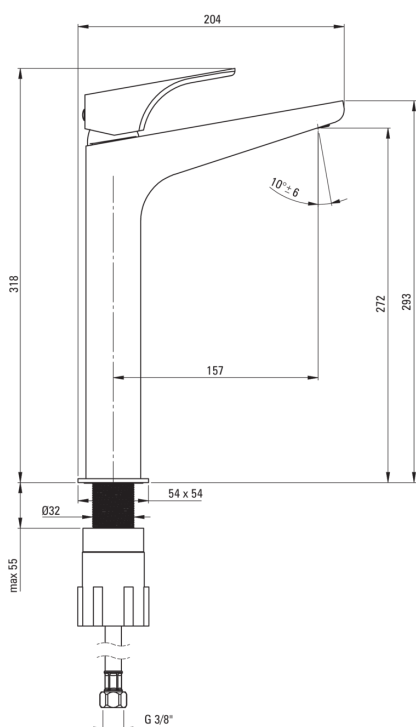

HIACYNT

Washbasin tap, tall

Product code: BQH_N20N

EAN: 5907650811060

Color: nero

Warranty [years]: 7

Mixer

Finish	nero
Mixer type	single-handle, mixer
Installation method	standing
Flow class [l/min]	Z - 4-9 l/min
Acoustic group [db]	I ($x \leq 20$)

Mixer cartridge

Ceramic cartridge size	35 mm
------------------------	-------

Spout

Spout type	still
Material	brass

Aerator

Aerator type	swivel, honeycomb
Aerator size	M24

Connecting hose

Length [mm]	450
Installation thread	3/8"
Connection thread	M10

Features:

- The mixer body is made of the highest quality brass
- Modern design with a hint of timelessness
- The mixer is equipped with a stream aerator
- The movable aerator allows you to direct the water stream
- The mounting sleeve facilitates the installation of the mixer
- 45 cm connection hoses included
- Z flow class (4-9 l/min) allowing for water consumption reduction
- Innovative, durable and easy to clean Nero coating
- Dedicated cleaning agent, safe for cleaned surfaces
- Only the best materials, the quality of which has been confirmed by laboratory tests
- The offer includes a cleaning agent for fixtures in all colors