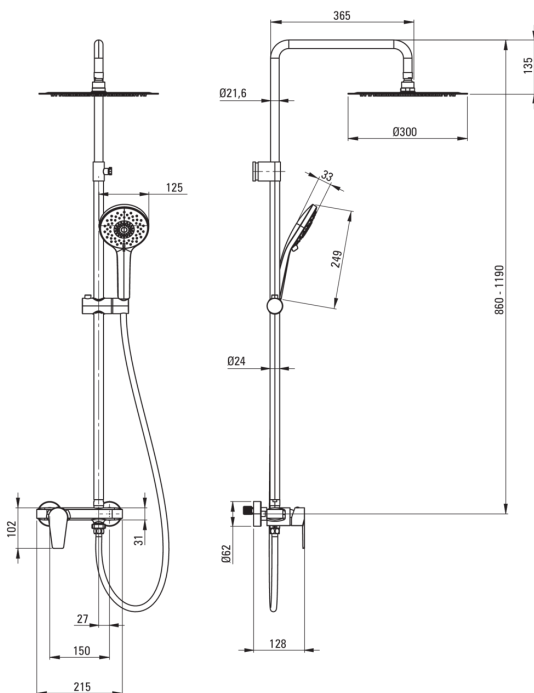

AGAWA

Shower column, with shower mixer

Product code: NAC_01QG
EAN: 5908212083758
Color: chrome
Warranty [years]: 5

Shower column

Finish	chrome
Mixer	Yes
Rain head height adjustment	Yes
Bar height adjustment from [mm]	860
Bar height adjustment up to [mm]	1190

Rail

Material	steel 304
Additional features	adjustable shower head angle

Shower overhead

Shape	round
Material	steel 304
Thickness	55
Diameter [mm]	300
Anti-calc	Yes
Number of functions	1
Stream type	rain
Quick response time for turning the water on and off	Yes

Hand shower

Number of functions	3
Anti-calc	Yes
Stream type	rain, mixed, hydromassage

Hose

Length [mm]	1500
Braid type	not applicable
Braid material	PVC
Anti-twist	1

Function switch

Switch type	ceramic mechanical
-------------	--------------------

Mixer

Mixer type	mixer, single-handle
------------	----------------------

Features:

- Steel bar
- Only the best materials, the quality of which has been confirmed by laboratory tests
- 3-function hand shower
- Asymmetrically located, adjustable bar
- Unique design
- Big hand shower
- Anti-calc hand shower
- Adjustable shower hand angle
- Rotational, mechanical function switch
- Steel shower head
- Dedicated cleaning agent, safe for cleaned surfaces
- Adjustable rain shower height
- The mixer body is made of the highest quality brass