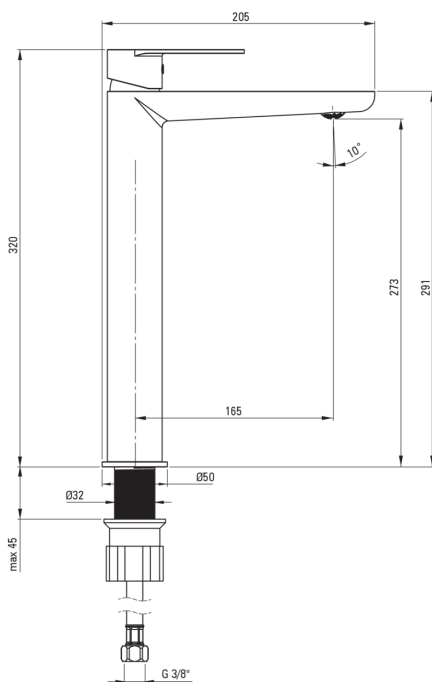

ALPINIA

Washbasin tap, tall

Product code: BGAE020K
EAN: 5907650829843
Color: chrome
Warranty [years]: 7

Mixer

Finish	chrome
Mixer type	single-handle, mixer
Installation method	standing
Flow class [l/min]	Z - 4-9 l/min
Acoustic group [db]	I ($x \leq 20$)

Mixer cartridge

Ceramic cartridge size	35 mm
------------------------	-------

Spout

Spout type	still
Mixer spout range [mm]	165
Material	brass

Aerator

Aerator type	restricting the flow
Aerator size	M24
Water flow reduction	l

Connecting hose

Length [mm]	450
Installation thread	3/8"
Connection thread	M10

Features:

- Light and subtle design
- Coin-slot aerator
- The tap is equipped with an ECO-aerator that reduces water consumption to 4,5 l-min
- The mixer body is made of the highest quality brass
- Z flow class (4-9 l/min) allowing for water consumption reduction
- 45 cm connection hoses included
- The mounting sleeve facilitates the installation of the mixer
- Only the best materials, the quality of which has been confirmed by laboratory tests
- The mixer is equipped with a stream aerator
- The offer includes a cleaning agent for fixtures in all colors