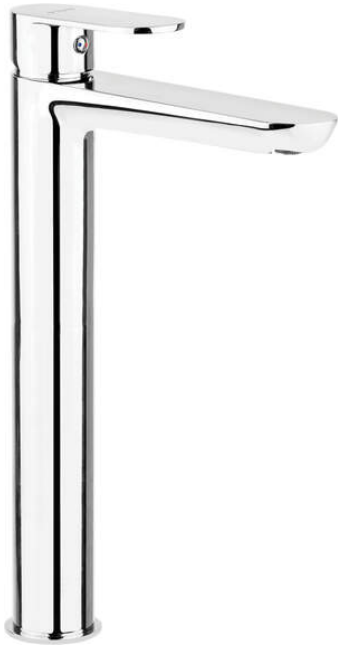

ALPINIA

Washbasin tap, tall

Product code: BGAE020K
EAN: 5907650829843
Color: chrome
Warranty [years]: 7

Mixer

Finish	chrome
Mixer type	single-handle, mixer
Installation method	standing
Flow class [l/min]	Z - 4-9 l/min
Acoustic group [db]	I ($x \leq 20$)

Mixer cartridge

Ceramic cartridge size	35 mm
------------------------	-------

Spout

Spout type	still
Mixer spout range [mm]	165
Material	brass

Aerator

Aerator type	restricting the flow
Aerator size	M24
Water flow reduction	l

Connecting hose

Length [mm]	450
Installation thread	3/8"
Connection thread	M10

Features:

- Light and subtle design
- Coin-slot aerator
- The tap is equipped with an ECO-aerator that reduces water consumption to 4,5 l-min
- The mixer body is made of the highest quality brass
- Z flow class (4-9 l/min) allowing for water consumption reduction
- 45 cm connection hoses included
- The mounting sleeve facilitates the installation of the mixer
- Only the best materials, the quality of which has been confirmed by laboratory tests
- The mixer is equipped with a stream aerator
- The offer includes a cleaning agent for fixtures in all colors