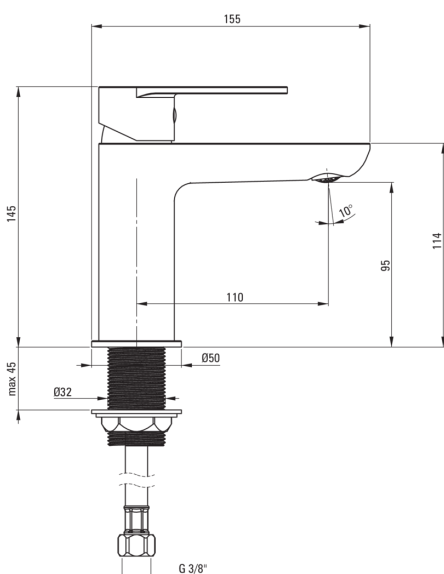

ALPINIA

Washbasin tap

Product code: BGA_020M

EAN: 5908212054451

Color: chrome

Warranty [years]: 7

Mixer

Finish	chrome
Mixer type	single-handle, mixer
Installation method	standing
Flow class [l/min]	Z - 4-9 l/min
Acoustic group [db]	I ($x \leq 20$)

Mixer cartridge

Ceramic cartridge size	35 mm
------------------------	-------

Spout

Spout type	still
Mixer spout range [mm]	110
Material	brass

Aerator

Aerator type	coin-slot
Aerator size	M24

Connecting hose

Length [mm]	450
Installation thread	3/8"
Connection thread	M10

Features:

- The mixer body is made of the highest quality brass
- The mixer is equipped with a stream aerator
- The mounting sleeve facilitates the installation of the mixer
- 45 cm connection hoses included
- Coin-slot aerator
- Light and subtle design
- Only the best materials, the quality of which has been confirmed by laboratory tests
- we recommend buying a universal plug in the color of the mixer
- Z flow class (4-9 l/min) allowing for water consumption reduction
- The offer includes a cleaning agent for fixtures in all colors