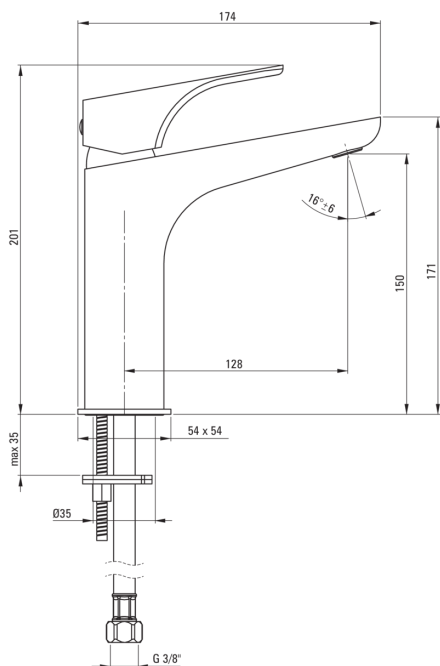

HIACYNT

Washbasin tap, tall

Product code: BQH_020K

EAN: 5907650816409

Color: chrome

Warranty [years]: 7

Mixer

Finish	chrome
Mixer type	single-handle, mixer
Installation method	standing
Flow class [l/min]	Z - 4-9 l/min
Acoustic group [db]	I ($x \leq 20$)

Mixer cartridge

Ceramic cartridge size	35 mm
Eco-click cartridge	Yes

Spout

Spout type	still
Mixer spout range [mm]	128
Material	brass

Aerator

Aerator type	swivel, flat
Aerator size	M24

Connecting hose

Length [mm]	450
Installation thread	3/8"
Connection thread	M10

Features:

- Modern design with a hint of timelessness
- Two-step ECO-click cartridge, allowing to reduce the water flow below 5 l/min
- The mixer is equipped with a stream aerator
- The mounting sleeve facilitates the installation of the mixer
- The movable aerator allows you to direct the water stream
- 45 cm connection hoses included
- Z flow class (4-9 l/min) allowing for water consumption reduction
- The mixer body is made of the highest quality brass
- Only the best materials, the quality of which has been confirmed by laboratory tests
- we recommend buying a universal plug in the color of the mixer
- The offer includes a cleaning agent for fixtures in all colors