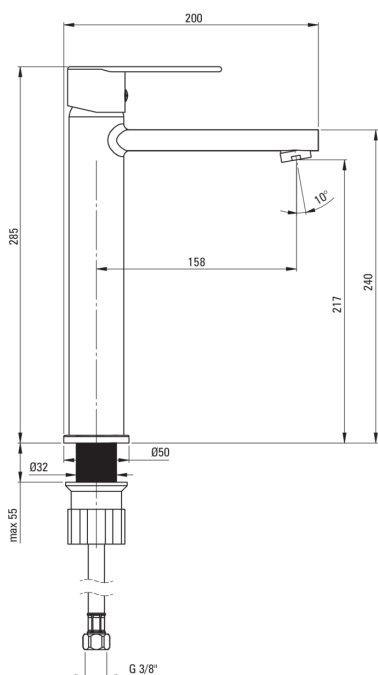

TUBO

Washbasin tap, tall

Product code: BUT_020K

EAN: 5907650827627

Color: chrome

Warranty [years]: 7

Mixer

Finish	chrome
Mixer type	single-handle, mixer
Installation method	standing
Flow class [l/min]	Z - 4-9 l/min
Acoustic group [db]	I (x ≤ 20)

Mixer cartridge

Ceramic cartridge size	35 mm
------------------------	-------

Spout

Spout type	still
Mixer spout range [mm]	158

Aerator

Aerator type	honeycomb
Aerator size	M24

Connecting hose

Length [mm]	450
Installation thread	3/8"
Connection thread	M10

Features:

- The mixer is equipped with a stream aerator
- The mixer body is made of the highest quality brass
- Z flow class (4-9 l/min) allowing for water consumption reduction
- The mounting sleeve facilitates the installation of the mixer
- 45 cm connection hoses included
- Only the best materials, the quality of which has been confirmed by laboratory tests
- The offer includes a cleaning agent for fixtures in all colors