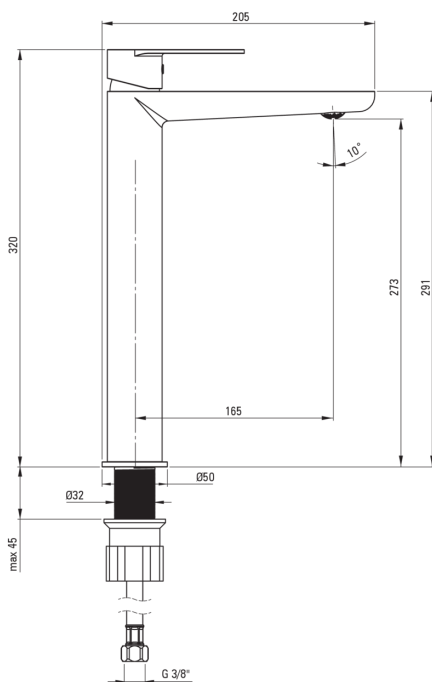

ALPINIA

Washbasin tap, tall

Product code: BGA_N20K

EAN: 5907650815372

Color: nero

Warranty [years]: 7

Mixer

Finish	nero
Mixer type	single-handle, mixer
Installation method	standing
Flow class [l/min]	Z - 4-9 l/min
Acoustic group [db]	I ($x \leq 20$)

Mixer cartridge

Ceramic cartridge size	35 mm
------------------------	-------

Spout

Spout type	still
Mixer spout range [mm]	165
Material	brass

Aerator

Aerator type	coin-slot
Aerator size	M24

Connecting hose

Length [mm]	600
Installation thread	3/8"
Connection thread	M10

Features:

- Light and subtle design
- Coin-slot aerator
- The mounting sleeve facilitates the installation of the mixer
- 45 cm connection hoses included
- Innovative, durable and easy to clean Nero coating
- Only the best materials, the quality of which has been confirmed by laboratory tests
- The mixer body is made of the highest quality brass
- Z flow class (4-9 l/min) allowing for water consumption reduction
- The mixer is equipped with a stream aerator
- The offer includes a cleaning agent for fixtures in all colors