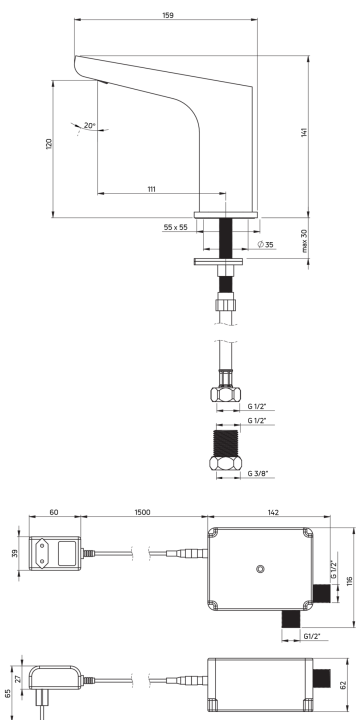

HIACYNT

Washbasin tap, contactless

Product code: BQH_028V

EAN: 5908212089408

Color: chrome

Warranty [years]: 7

Mixer

Finish	chrome
Mixer type	sensor
Installation method	standing
Flow class [l/min]	Z - 4-9 l/min
Acoustic group [db]	I (x ≤ 20)
Check valves	Yes

Spout

Spout type	still
Mixer spout range [mm]	111
Material	brass

Aerator

Aerator type	swivel, flat
Aerator size	M24

Connecting hose

Length [mm]	450
Installation thread	1/2"
Connection thread	M8

Features:

- The mixer body is made of the highest quality brass
- Contactless tap with a motion sensor
- The mixer is equipped with a stream aerator
- The movable aerator allows you to direct the water stream
- 45 cm connection hoses included
- Z flow class (4-9 l/min) allowing for water consumption reduction
- The mixer is equipped with non-return valves so that the mixed water does not flow back into the installation
- Modern design with a hint of timelessness
- Only the best materials, the quality of which has been confirmed by laboratory tests
- The mixer is manufactured in Poland, with the utmost care for product quality.
- The offer includes a cleaning agent for fixtures in all colors