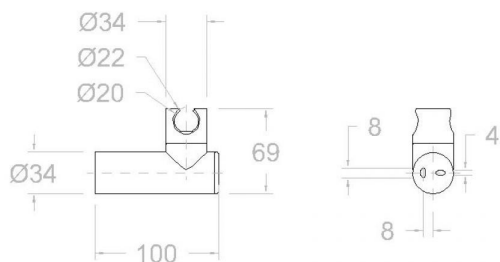

Tests

- Corrosion test according to european standard EN 248.