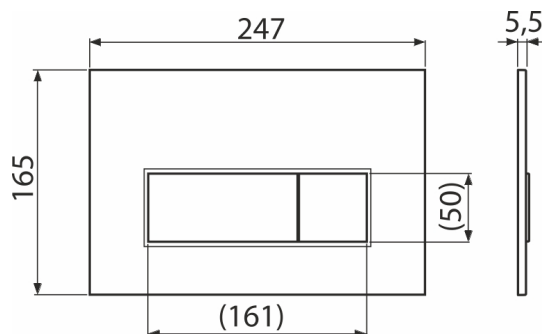

M575

Flush plate for pre-wall installation systems, gold-polished

Application

For pre-wall installation systems and concealed WC cisterns

Features

- Double-acting mechanical flushing
- Compatible for all pre-wall installation systems and cisterns for building into solid walls Alca
- Material: plastic
- Surface finish: gold
- The flush plate thanks to its profile stands out only 5.5 mm above the tiles

Scope of supply

- Template for correct flush plate setup
- Flushing mechanism screws 2 pcs
- Flush plate
- Fixing frame of the flush plate
- Threaded frame clamp 2 pcs

Order number, Logistic information

Code	EAN	Weight (piece | packing | palett)	Dimensions (piece | packing)	Quantity (packing | palett)
M575	8595580558635	0,35 | 8,66 | 262,5 kg	250x170x36 | 595x395x245 mm	25 | 700 pcs

Warranty 2/2 years *   Customs code 39269097

Technical specifications

- Operating force < 20 N