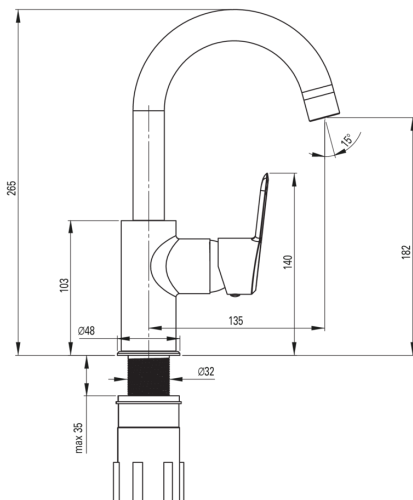

ARNIKA

Washbasin tap

Product code: BQA_N24M

EAN: 5908212097694

Color: nero

Warranty [years]: 7

Mixer

Finish	nero
Mixer type	single-handle, mixer
Installation method	standing
Acoustic group [db]	1 (x ≤ 20)

Mixer cartridge

Ceramic cartridge size	35 mm
------------------------	-------

Spout

Spout type	swivel
Mixer spout range [mm]	135
Material	stainless steel

Aerator

Aerator type	honeycomb
Aerator size	M22

Connecting hose

Length [mm]	450
Installation thread	3/8"
Connection thread	M10

Features:

- Design full of beauty and harmony
- The mixer body is made of the highest quality brass
- The variety of colours gives many arrangement possibilities
- The mixer is equipped with a stream aerator
- The mounting sleeve facilitates the installation of the mixer
- 45 cm connection hoses included
- Innovative, durable and easy to clean Nero coating
- The lever on the side makes it easier to keep the spout clean
- Silicone aerator for easy limescale removal
- Only the best materials, the quality of which has been confirmed by laboratory tests
- we recommend buying a universal plug in the color of the mixer
- The offer includes a cleaning agent for fixtures in all colors