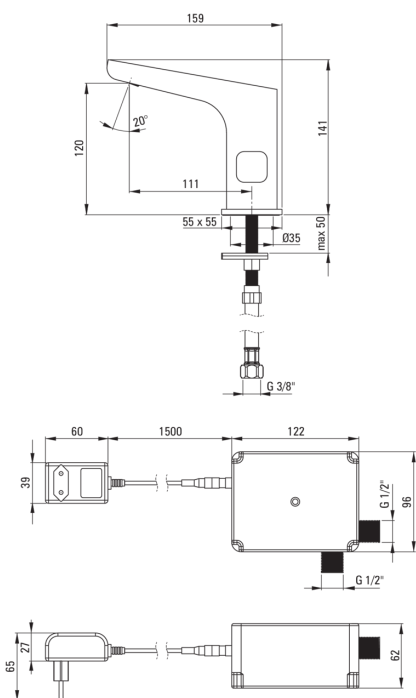

HIACYNT

Washbasin tap, contactless

Product code: BQH_N29V

EAN: 5907650875192

Color: nero

Warranty [years]: 7

Mixer

Finish	nero
Mixer type	sensor
Installation method	standing
Flow class [l/min]	Z - 4-9 l/min
Acoustic group [db]	I (x ≤ 20)
Check valves	Yes

Spout

Spout type	still
Mixer spout range [mm]	112
Material	brass

Aerator

Aerator type	swivel, flat
Aerator size	M24

Connecting hose

Length [mm]	450
Installation thread	1/2"
Connection thread	M10, 3/8"

Features:

- The mixer body is made of the highest quality brass
- Contactless tap with a motion sensor
- The mixer is equipped with a stream aerator
- The movable aerator allows you to direct the water stream
- 45 cm connection hoses included
- Z flow class (4-9 l/min) allowing for water consumption reduction
- The mixer is equipped with non-return valves so that the mixed water does not flow back into the installation
- Innovative, durable and easy to clean Nero coating
- Only the best materials, the quality of which has been confirmed by laboratory tests
- Modern design with a hint of timelessness
- The mixer is manufactured in Poland, with the utmost care for product quality.
- The offer includes a cleaning agent for fixtures in all colors