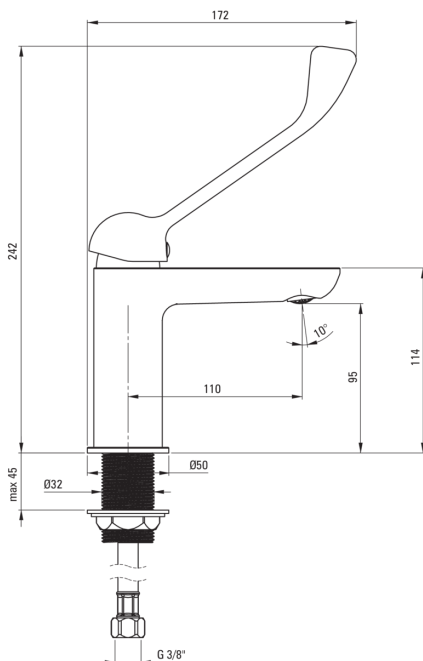

## Washbasin tap

**Product code:** BGAE020C  
**EAN:** 5907650829904  
**Color:** chrome  
**Warranty [years]:** 7

### Mixer cartridge

Ceramic cartridge size	35 mm
------------------------	-------

### Spout

Mixer spout range [mm]	110
Material	brass

### Connecting hose

Length [mm]	450
Installation thread	3/8"
Connection thread	M10