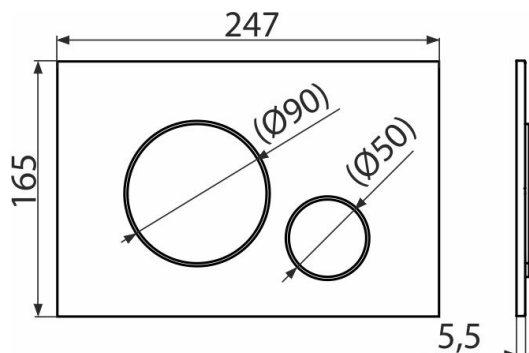

M675

Flush plate for pre-wall installation systems, gold-polished

Application

For pre-wall installation systems and concealed WC cisterns

Features

- Double-acting mechanical flushing
- Compatible for all pre-wall installation systems and cisterns for building into solid walls Alca
- Material: plastic
- Surface finish: gold
- The flush plate thanks to its profile stands out only 5.5 mm above the tiles

Scope of supply

- Template for correct flush plate setup
- Flushing mechanism screws 2 pcs
- Flush plate
- Fixing frame of the flush plate
- Threaded frame clamp 2 pcs

Order number, Logistic information

Code	EAN	Weight (piece packing palett)	Dimensions (piece packing)	Quantity (packing palett)
M675	8595580562694	0,36 8,89 268,9 kg	250x170x36 595x395x245 mm	25 700 pcs

Warranty 2/2 years * Customs code 39269097

Technical specifications

- Operating force < 20 N