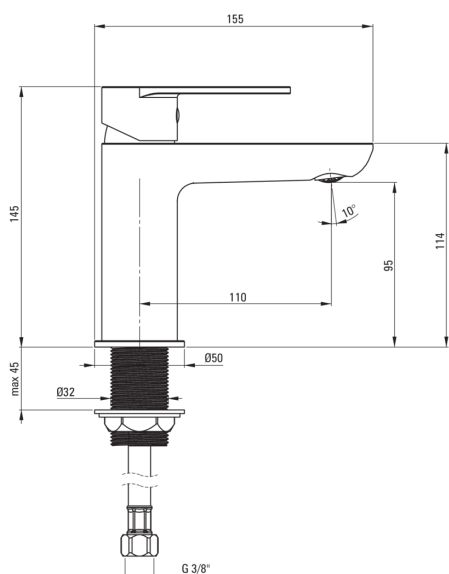

ALPINIA

Washbasin tap

Product code: BGAE020M

EAN: 5907650826316

Color: chrome

Warranty [years]: 7

Mixer

Finish	chrome
Mixer type	single-handle, mixer
Installation method	standing
Flow class [l/min]	Z - 4-9 l/min
Acoustic group [db]	I (x ≤ 20)

Mixer cartridge

Ceramic cartridge size	35 mm
------------------------	-------

Spout

Spout type	still
Mixer spout range [mm]	110
Material	brass

Aerator

Aerator type	restricting the flow
Aerator size	M24
Water flow reduction	l

Connecting hose

Length [mm]	450
Installation thread	3/8"
Connection thread	M10

Features:

- Light and subtle design
- Coin-slot aerator
- The tap is equipped with an ECO-aerator that reduces water consumption to 4,5 l-min
- The mixer body is made of the highest quality brass
- The mounting sleeve facilitates the installation of the mixer
- 45 cm connection hoses included
- The mixer is equipped with a stream aerator
- Z flow class (4-9 l/min) allowing for water consumption reduction
- Only the best materials, the quality of which has been confirmed by laboratory tests
- The offer includes a cleaning agent for fixtures in all colors