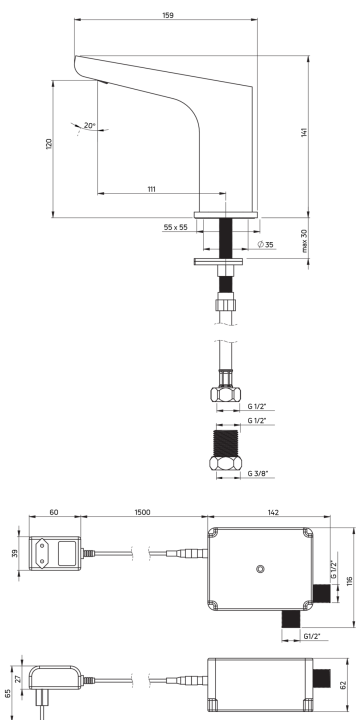

HIACYNT

Washbasin tap, contactless

Product code: BQH_N28V

EAN: 5907650875178

Color: nero

Warranty [years]: 7

Mixer

Finish	nero
Mixer type	sensor
Installation method	standing
Flow class [l/min]	Z - 4-9 l/min
Acoustic group [db]	I ($x \leq 20$)
Check valves	Yes

Spout

Spout type	still
Mixer spout range [mm]	111
Material	brass

Aerator

Aerator type	swivel, flat
Aerator size	M24

Connecting hose

Length [mm]	450
Installation thread	1/2"
Connection thread	M8

Features:

- The mixer body is made of the highest quality brass
- Contactless tap with a motion sensor
- The mixer is equipped with a stream aerator
- The movable aerator allows you to direct the water stream
- 45 cm connection hoses included
- Z flow class (4-9 l/min) allowing for water consumption reduction
- The mixer is equipped with non-return valves so that the mixed water does not flow back into the installation
- Innovative, durable and easy to clean Nero coating
- Only the best materials, the quality of which has been confirmed by laboratory tests
- Modern design with a hint of timelessness
- The mixer is manufactured in Poland, with the utmost care for product quality.
- The offer includes a cleaning agent for fixtures in all colors