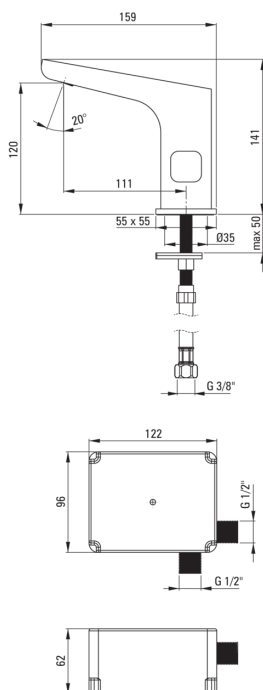

HIACYNT

Washbasin tap, contactless

Product code: BQH_N29R

EAN: 5907650875185

Color: nero

Warranty [years]: 7

Mixer

Finish	nero
Mixer type	sensor
Installation method	standing
Flow class [l/min]	Z - 4-9 l/min
Acoustic group [db]	I (x ≤ 20)
Check valves	Yes

Spout

Mixer spout range [mm]	111
Material	brass

Aerator

Aerator type	swivel, flat
Aerator size	M24

Connecting hose

Length [mm]	450
Installation thread	1/2"
Connection thread	M10

Features:

- The mixer body is made of the highest quality brass
- Contactless tap with a motion sensor
- The mixer is equipped with a stream aerator
- The movable aerator allows you to direct the water stream
- 45 cm connection hoses included
- Z flow class (4-9 l/min) allowing for water consumption reduction
- The mixer is equipped with non-return valves so that the mixed water does not flow back into the installation
- Innovative, durable and easy to clean Nero coating
- Only the best materials, the quality of which has been confirmed by laboratory tests
- Modern design with a hint of timelessness
- The mixer is manufactured in Poland, with the utmost care for product quality.
- The offer includes a cleaning agent for fixtures in all colors