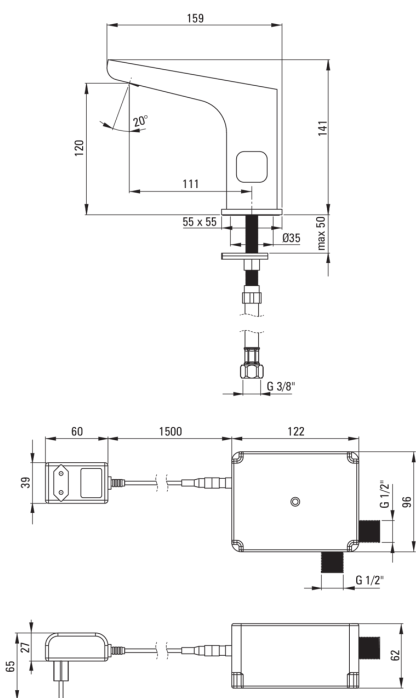

## Washbasin tap, contactless

**Product code:** BQH\_029V

**EAN:** 5908212089385

**Color:** chrome

**Warranty [years]:** 7

### Spout

Spout type	still
Mixer spout range [mm]	112
Material	brass

### Connecting hose

Length [mm]	450
Installation thread	1/2"
Connection thread	M10, 3/8"