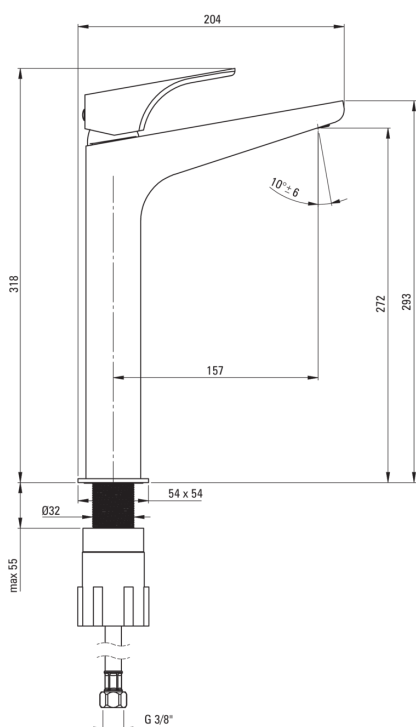

HIACYNT

Washbasin tap, tall

Product code: BQH_A20N

EAN: 5907650811077

Color: bianco

Warranty [years]: 7

Mixer

Finish	bianco
Mixer type	mixer, single-handle
Installation method	standing
Flow class [l/min]	Z - 4-9 l/min
Acoustic group [db]	I (x ≤ 20)

Mixer cartridge

Ceramic cartridge size	35 mm
------------------------	-------

Spout

Spout type	still
Mixer spout range [mm]	157
Material	brass

Aerator

Aerator type	honeycomb, swivel
Aerator size	M24

Connecting hose

Length [mm]	450
Installation thread	3/8"
Connection thread	M10

Features:

- The mixer body is made of the highest quality brass
- The mixer is equipped with a stream aerator
- The movable aerator allows you to direct the water stream
- The mounting sleeve facilitates the installation of the mixer
- 45 cm connection hoses included
- Z flow class (4-9 l/min) allowing for water consumption reduction
- Innovative and durable Bianco coating
- Dedicated cleaning agent, safe for cleaned surfaces
- Only the best materials, the quality of which has been confirmed by laboratory tests
- Modern design with a hint of timelessness
- The offer includes a cleaning agent for fixtures in all colors