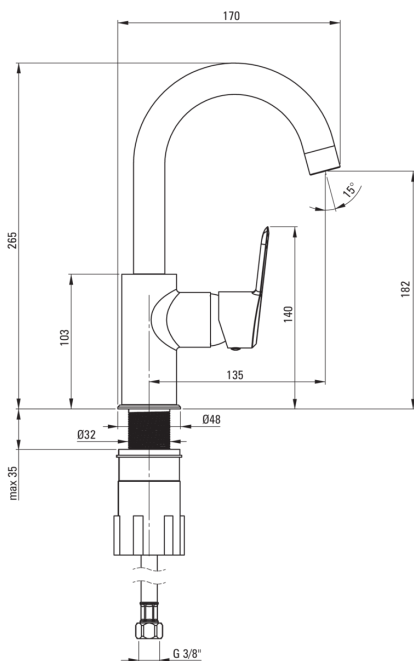

ARNIKA

Washbasin tap

Product code: BQA_Z24M
EAN: 5907650876311
Color: gold
Warranty [years]: 7

Mixer

Finish	gold
Mixer type	single-handle, mixer
Installation method	standing
Acoustic group [db]	1 (x ≤ 20)

Mixer cartridge

Ceramic cartridge size	35 mm
------------------------	-------

Spout

Spout type	swivel
Mixer spout range [mm]	135
Material	stainless steel

Aerator

Aerator type	silicone
Aerator size	M22

Connecting hose

Length [mm]	450
Installation thread	3/8"
Connection thread	M10

Features:

- The mixer body is made of the highest quality brass
- The mixer is equipped with a stream aerator
- Silicone aerator for easy limescale removal
- The mounting sleeve facilitates the installation of the mixer
- 45 cm connection hoses included
- The lever on the side makes it easier to keep the spout clean
- Design full of beauty and harmony
- The variety of colours gives many arrangement possibilities
- Only the best materials, the quality of which has been confirmed by laboratory tests
- The offer includes a cleaning agent for fixtures in all colors