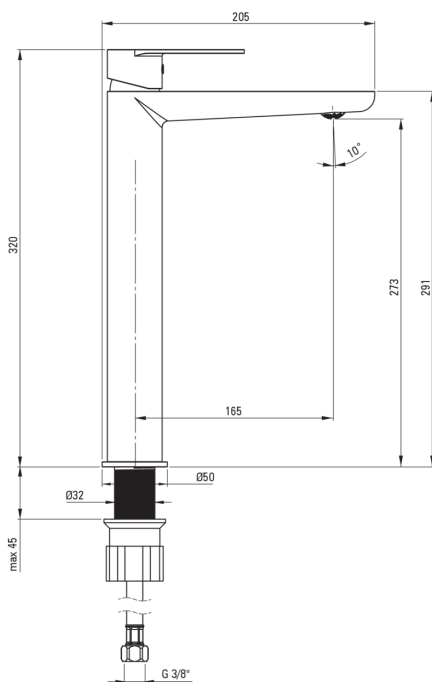

ALPINIA

Washbasin tap, tall

Product code: BGA_Z20K
EAN: 5907650815495
Color: gold
Warranty [years]: 7

Mixer

Finish	gold
Mixer type	single-handle, mixer
Installation method	standing
Flow class [l/min]	Z - 4-9 l/min
Acoustic group [db]	I ($x \leq 20$)

Mixer cartridge

Ceramic cartridge size	35 mm
------------------------	-------

Spout

Spout type	still
Mixer spout range [mm]	165
Material	brass

Aerator

Aerator type	coin-slot
Aerator size	M24

Connecting hose

Length [mm]	600
Installation thread	3/8"
Connection thread	M10

Features:

- Light and subtle design
- Coin-slot aerator
- Z flow class (4-9 l/min) allowing for water consumption reduction
- The mounting sleeve facilitates the installation of the mixer
- 45 cm connection hoses included
- Only the best materials, the quality of which has been confirmed by laboratory tests
- The mixer body is made of the highest quality brass
- The mixer is equipped with a stream aerator
- The offer includes a cleaning agent for fixtures in all colors