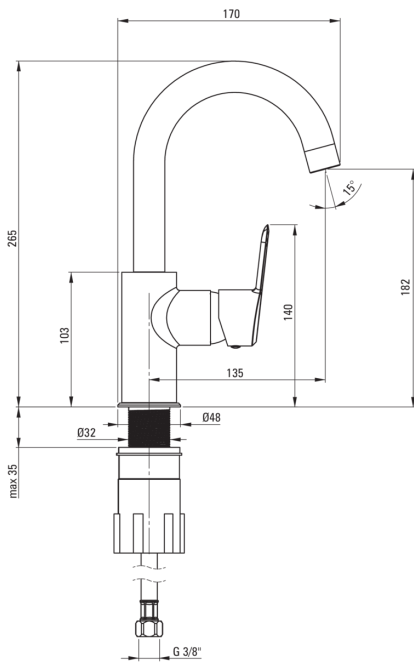

## Washbasin tap

Product code: BQA\_024M

EAN: 5908212097687

Color: chrome

Warranty [years]: 7

### Mixer cartridge

Ceramic cartridge size	35 mm
------------------------	-------

### Spout

Spout type	swivel
Mixer spout range [mm]	135
Material	stainless steel

### Connecting hose

Length [mm]	450
Installation thread	3/8"
Connection thread	M10